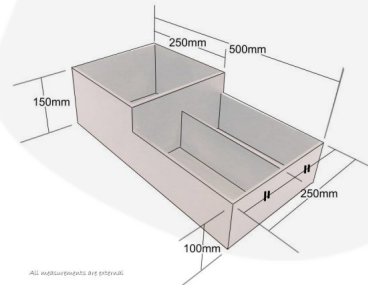

## RUSTIC BROWN 2-TIER 3 COMPARTMENT CUP & LID HOLDER 500X250X150

**SKU: CU3-500250150RB**

**£100.60 Excl. VAT**

- 2-tier 3 large compartments - plenty of space
- Selection of finishes - match your style
- Robust design - suitable for everyday use

## **RUSTIC BROWN 2-TIER 3 COMPARTMENT CUP & LID HOLDER 500X250X150**

The Rustic Brown 2-tier 3 Compartment Cup & Lid Holder 500x250x150 is ideal as a cup and lid holder but also has plenty of capacity as condiment and cutlery holder.

### **ADDITIONAL INFORMATION**

<b>Dimensions</b>	500 × 250 × 150 mm
<b>Colour</b>	Rustic Brown
<b>Finish</b>	Stained, Lacquered
<b>Wood</b>	Plywood
<b>What it holds</b>	Condiments, Cups & Lids
<b>Compartments</b>	3 Compartments
<b>Max Cup &amp; Lid Diameter</b>	110mm
<b>Min Cup &amp; Lid Diameter</b>	Undefined