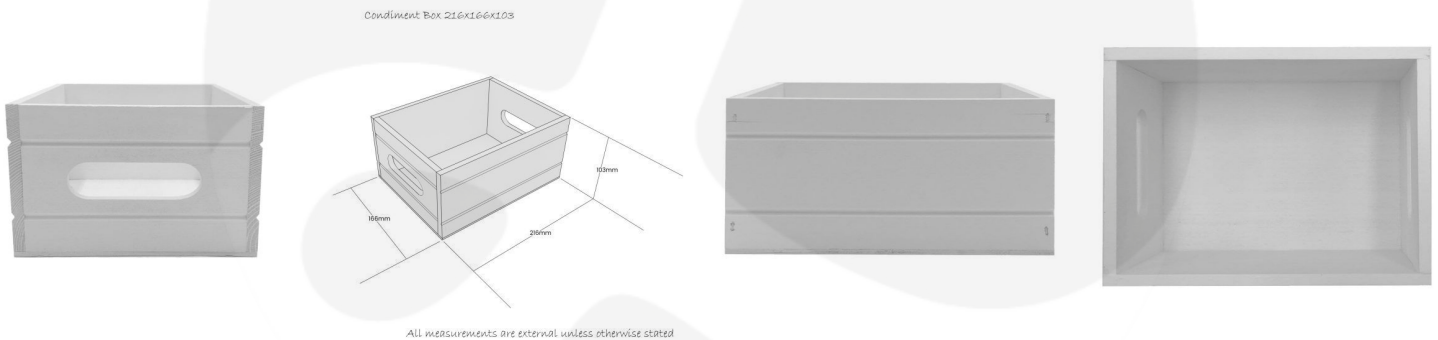

## **DARK BROWN CONDIMENT BOX 216X166X103**

**SKU:** BXREDH216166103DB

**£13.07 Excl. VAT**

- Multi functional - for condiments & other table accessories
- Choice of rustic finishes - match your designs
- V-grooved sides & ends - tactile & stylish
- Integrated hand holds - for ease of carrying

## **DARK BROWN CONDIMENT BOX 216X166X103**

This Dark Brown Condiment Box 216x166x103 is a very attractive and functional condiment holder. It takes the form of a mini crate with two integrated hand holds on either end. The design includes two parallel V grooves down each side and end. It is available in a couple of rustic finishes and is a very practical and stylish addition to any table.

The internal dimensions are 216x150x100.

If you are looking for something a little more colourful then you may like the [Painted Condiment Box 216x166x103](#)

### **ADDITIONAL INFORMATION**

<b>Weight</b>	0.39 kg
<b>Dimensions</b>	216 × 166 × 103 mm
<b>Wood</b>	Redwood
<b>Finish</b>	Stained
<b>Colour</b>	Dark Brown
<b>Handle</b>	Integrated