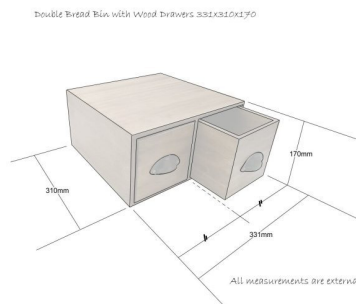

DOUBLE BREAD BIN WITH WOOD DRAWERS & CERAMIC KNOBS 335X310X170

SKU: BBPLY335310170RB "XXX"

From £141.83 Excl. VAT

- Double drawer - Great capacity
- Two Orientations - versatile for space
- Choice of coloured knobs - match your surroundings
- Solid ply design - robust for everyday use

VARIATIONS

- Grey (GRYCC)
- Turquoise (TQCC)
- White (WHTCC)
- Yellow (YELCC)
- Black (BKCC)
- Blue (BLCC)
- Green (GRCC)
- Pink (PNKCC)
- Red (RDCC)

Handle

GALLERY IMAGES

DOUBLE BREAD BIN WITH WOOD DRAWERS AND CERAMIC KNOBS 335X310X170

The Double Bread Bin with Wood Drawers & Ceramic Knobs 335x310x170 will brighten up any kitchen with its colourful selection of ceramic knobs. Combining the colourful with the rustic this will surely be a talking piece for any kitchen.

ADDITIONAL INFORMATION

Weight	4.7 kg
Dimensions	335 × 310 × 170 mm
Handle	Black (BKCC), Blue (BLCC), Green (GRCC), Grey (GRYCC), Pink (PNKCC), Red (RDCC), Turquoise (TQCC), White (WHTCC), Yellow (YELCC)
Wood	Plywood
Additional Material	Ceramic
Finish	Stained, Lacquered
Colour	Rustic Brown