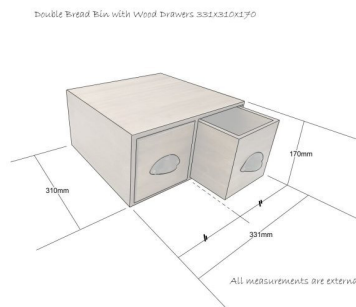

**DOUBLE BREAD BIN WITH WOOD  
 DRAWERS & CERAMIC KNOBS  
 335X310X170**

**SKU: BBPLY335310170RB "XXX"**  
**From £141.83 Excl. VAT**

- Double drawer - Great capacity
- Two Orientations - versatile for space
- Choice of coloured knobs - match your surroundings
- Solid ply design - robust for everyday use

## DOUBLE BREAD BIN WITH WOOD DRAWERS AND CERAMIC KNOBS 335X310X170

The Double Bread Bin with Wood Drawers & Ceramic Knobs 335x310x170 will brighten up any kitchen with its colourful selection of ceramic knobs. Combining the colourful with the rustic this will surely be a talking piece for any kitchen.

### ADDITIONAL INFORMATION

<b>Weight</b>	4.7 kg
<b>Dimensions</b>	335 × 310 × 170 mm
<b>Handle</b>	Black (BKCC), Blue (BLCC), Green (GRCC), Grey (GRYCC), Pink (PNKCC), Red (RDCC), Turquoise (TQCC), White (WHTCC), Yellow (YELCC)
<b>Wood</b>	Plywood
<b>Additional Material</b>	Ceramic
<b>Finish</b>	Stained, Lacquered
<b>Colour</b>	Rustic Brown