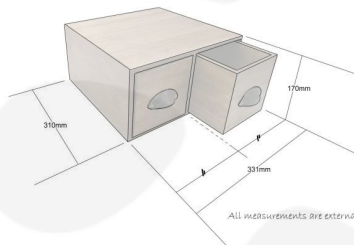

GALLERY IMAGES