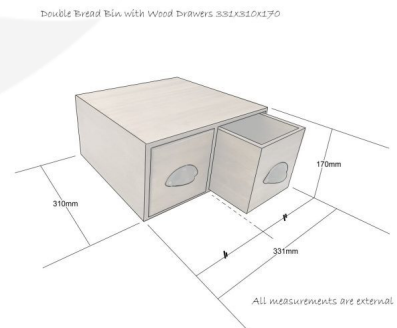

**DOUBLE RUSTIC BROWN BREAD BIN
 WITH WOOD DRAWERS & CUP
 HANDLES 335X310X170**

SKU: BBPLY335310170RB "XXX"
From £141.38 Excl. VAT

- Double drawer - Great capacity
- Two Orientations - versatile for space
- Choice of cup handles - match your surroundings
- Solid ply design - robust for everyday use

VARIATIONS

Finish

- Any Finish
- Any Finish
- Any Finish

Handle

- Distressed Bronze Cup (DBZC)
- Distressed Brass Cup (DBSC)
- Brass Cup (BSC)

GALLERY IMAGES

DOUBLE RUSTIC BROWN BREAD BIN WITH DRAWERS AND CUP HANDLES 335X310X170

The Double Rustic Brown Bread Bin is one three sizes. The other sizes are:

- [single drawer bread bins with cup handle](#)
- [triple drawer bread bin with cup handles](#)

ADDITIONAL INFORMATION

Weight	4.7 kg
Dimensions	335 × 310 × 170 mm
Finish	Stained, Lacquered
Handle	Brass Cup (BSC), Distressed Brass Cup (DBSC), Distressed Bronze Cup (DBZC)
Additional Material	Metal
Colour	Rustic Brown