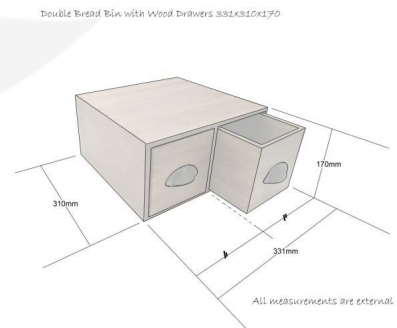

**DOUBLE RUSTIC BROWN BREAD BIN  
 WITH WOOD DRAWERS & CUP  
 HANDLES 335X310X170**

**SKU: BBPLY335310170RB "XXX"**  
**From £141.38 Excl. VAT**

- Double drawer - Great capacity
- Two Orientations - versatile for space
- Choice of cup handles - match your surroundings
- Solid ply design - robust for everyday use

## DOUBLE RUSTIC BROWN BREAD BIN WITH DRAWERS AND CUP HANDLES 335X310X170

The Double Rustic Brown Bread Bin is one three sizes. The other sizes are:

- [single drawer bread bins with cup handle](#)
- [triple drawer bread bin with cup handles](#)

### ADDITIONAL INFORMATION

<b>Weight</b>	4.7 kg
<b>Dimensions</b>	335 × 310 × 170 mm
<b>Finish</b>	Stained, Lacquered
<b>Handle</b>	Brass Cup (BSC), Distressed Brass Cup (DBSC), Distressed Bronze Cup (DBZC)
<b>Additional Material</b>	Metal
<b>Colour</b>	Rustic Brown