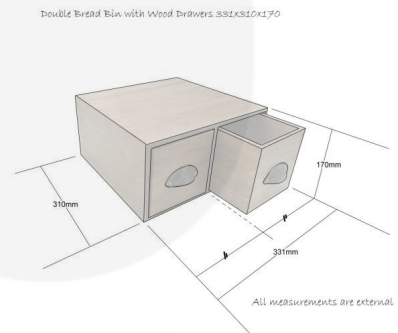

## DOUBLE RUSTIC BROWN BREAD BIN WITH WOOD DRAWERS & TICKET HANDLES 335X310X170

**SKU:** BBPLY335310170RB-BST  
**£141.38 Excl. VAT**

- Double bread bin - great capacity
- Ticket handles - clearly label your contents
- Solid design - for everyday use
- Choice of rustic finish - match your style

## **DOUBLE RUSTIC BROWN BREAD BIN WITH WOOD DRAWERS & TICKET HANDLES 335X310X170**

The Double Rustic Brown Bread Bin with Wood Drawers & Ticket Handles is part of our Mix & Match Bread Bin range. They are a great way to lighten up your display or kitchen. There are a variety sizes, finishes and handles, should you be looking spruce up you setting. Don't me fooled by the name these Bread Bins are multipurpose. Why not use them in the office or bedroom to declutter and brighten up the space.

There are 3 sizes of bread-bins with ticket handles:

- [Single Bread Bin with Ticket Handle](#)
- Double Bread Bin with Ticket Handles (this one)
- [Triple Bread Bin with Ticket Handles](#)

### **ADDITIONAL INFORMATION**

<b>Weight</b>	4.7 kg
<b>Dimensions</b>	335 × 310 × 170 mm
<b>Finish</b>	Stained, Lacquered
<b>Wood</b>	Plywood
<b>Handle</b>	Brass Ticket (BST)
<b>Additional Material</b>	Metal
<b>Colour</b>	Rustic Brown