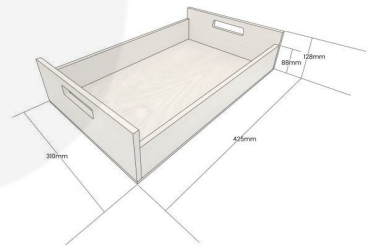

**FRAMPTON GREEN COLOUR BURST
OAK TRAY WITH RAISED INTEGRATED
HANDLES 425X310X128**

SKU: B XOAKRH425310128NAT-FG

£87.45 Excl. VAT

- Highest quality finish - for high end presentation
- Solid oak - very robust for continuous use
- Colour Burst - eye catching two tone colours
- Lacquered finish - protecting the oak
- Integrated handles - for easy carry

GALLERY IMAGES

Oak Tray with Integrated Raised Handles | 425x310x128