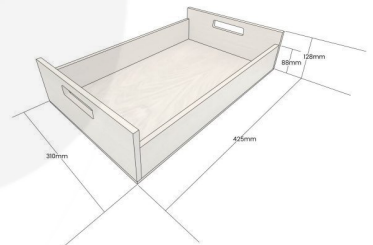

FRAMPTON GREEN COLOUR BURST OAK TRAY WITH RAISED INTEGRATED HANDLES 425X310X128

SKU: BXOAKRH425310128NAT-FG

£87.45 Excl. VAT

- Highest quality finish - for high end presentation
- Solid oak - very robust for continuous use
- Colour Burst - eye catching two tone colours
- Lacquered finish - protecting the oak
- Integrated handles - for easy carry

GALLERY IMAGES

Oak Tray with Integrated Raised Handles | 425x310x128