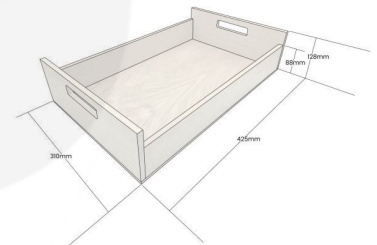

**FRAMPTON GREEN COLOUR BURST
OAK TRAY WITH RAISED INTEGRATED
HANDLES 425X310X128**

SKU: B XOAKRH425310128NAT-FG

£87.45 Excl. VAT

- Highest quality finish - for high end presentation
- Solid oak - very robust for continuous use
- Colour Burst - eye catching two tone colours
- Lacquered finish - protecting the oak
- Integrated handles - for easy carry

GALLERY IMAGES

Oak Tray with Integrated Raised Handles | 425x310x128