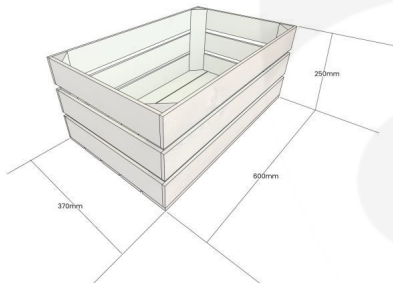

GALLERY IMAGES

Crate 600x370x250

Stacker Crate Detail

FRAMPTON GREEN CRATE 600X370X250

This colourful Frampton Green painted Crate 600x370x250 is available in a range of colours and 2 further sizes*. You can add practicality and colourful style to your kitchen, office or bedroom. You can use them as smart storage solutions, book cases, shelves for clothes and even shop displays. With a brilliant colourful look they complement a colourful and jolly design.

The 2 other sizes are:

- [Small Frampton Green - 300mm x 370mm x 250mm](#)
- [Medium Frampton Green - 500mm x 370mm x 250mm](#)

* bespoke sizing is available - [contact us](#) for more information

Painted Stacker Crates 600x370x250

Our standard 600x370x250 Frampton Green Painted Crates, like all our crates, are stackable. We do, however, offer an **interlocking** option for a more supported stack. If you are regularly stacking your crates 3+ high then we would certainly recommend this option.

Here's an idea: Stack 2 and add a [crate lid](#) to the top one to create a side table with storage.

For a more rustic crate you may prefer our [Rustic Crate 600x370x250](#) or for ready made displays you may be interested in our [Crate Displays](#).