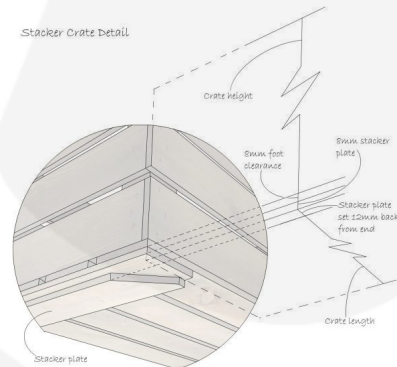

GALLERY IMAGES

Crate 600x370x250

Stacker Crate Detail

FRAMPTON GREEN CRATE 600X370X250

This colourful Frampton Green painted Crate 600x370x250 is available in a range of colours and 2 further sizes*. You can add practicality and colourful style to your kitchen, office or bedroom. You can use them as smart storage solutions, book cases, shelves for clothes and even shop displays. With a brilliant colourful look they complement a colourful and jolly design.

The 2 other sizes are:

- [Small Frampton Green - 300mm x 370mm x 250mm](#)
- [Medium Frampton Green - 500mm x 370mm x 250mm](#)

* bespoke sizing is available - [contact us](#) for more information

Painted Stacker Crates 600x370x250

Our standard 600x370x250 Frampton Green Painted Crates, like all our crates, are stackable. We do, however, offer an **interlocking** option for a more supported stack. If you are regularly stacking your crates 3+ high then we would certainly recommend this option.

Here's an idea: Stack 2 and add a [crate lid](#) to the top one to create a side table with storage.

For a more rustic crate you may prefer our [Rustic Crate 600x370x250](#) or for ready made displays you may be interested in our [Crate Displays](#).