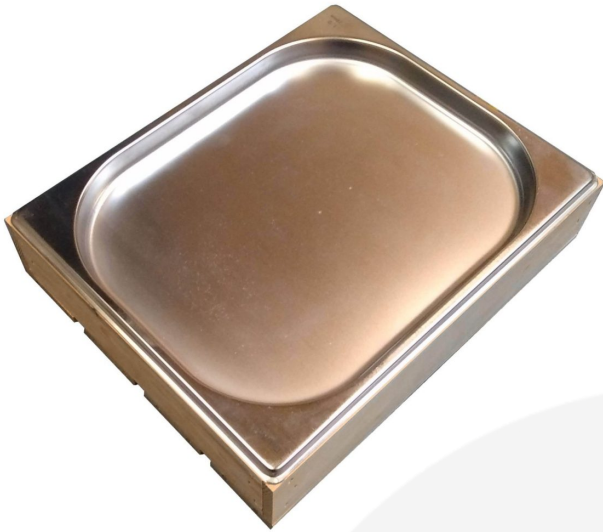

**GN1/2 GASTRONORM LIGHT OAK
SLATTED BOX DISPLAY UNIT
325X265X68**

SKU: BXREDGN1/2LOWLO

£24.95 Excl. VAT

- Standard GN 1/2 size, 60mm depth - fit in to your existing equipment
 - Part of a modular system - build it to your needs
 - Selection of rustic finishes - match your style
-

GALLERY IMAGES

GN1/2 GASTRONORM LIGHT OAK SLATTED BOX DISPLAY UNIT 325X265X68

This GN1/2 Gastronorm Light Oak Slatted Box Display Unit 325x265x68 is an attractive buffet display holder for gastronorms. The slatted design gives it a rustic look.

Multiple combinations

It holds standard gastronorms with depths up to 60mm in a variety of combinations:

- 1 x GN1/2
- 2 x GN 1/4

PLEASE NOTE: Gastronorms not included

ADDITIONAL INFORMATION

Dimensions	325 x 265 x 68 mm
Finish	Stained
Gastronorm Size	GN 1/2
Wood	Redwood
What it holds	Gastronorms
Assembly	Pre-assembled
Colour	Light Oak
Compartments	1 Compartment
Handle	None