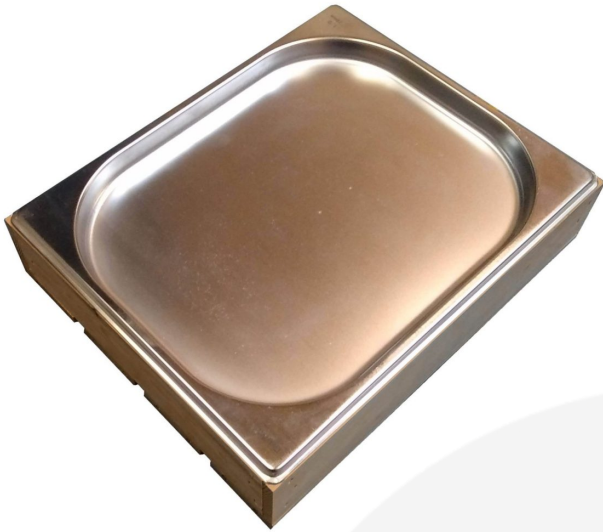

**GN1/2 GASTRONORM RUSTIC BROWN
SLATTED BOX DISPLAY UNIT
325X265X68**

SKU: BXREDGN1/2LOWRB

£24.95 Excl. VAT

- Standard GN 1/2 size, 60mm depth - fit in to your existing equipment
 - Part of a modular system - build it to your needs
 - Selection of rustic finishes - match your style
-

GALLERY IMAGES

GN1/2 GASTRONORM RUSTIC BROWN SLATTED BOX DISPLAY UNIT 325X265X68

This GN1/2 Gastronorm Rustic Brown Slatted Box Display Unit 325x265x68 is an attractive buffet display holder for gastronorms. The slatted design gives it a rustic look.

Multiple combinations

It holds standard gastronorms with depths up to 60mm in a variety of combinations:

- 1 x GN1/2
- 2 x GN 1/4

PLEASE NOTE: Gastronorms not included

ADDITIONAL INFORMATION

Dimensions	325 x 265 x 68 mm
Finish	Stained
Gastronorm Size	GN 1/2
Wood	Redwood
What it holds	Gastronorms
Assembly	Pre-assembled
Colour	Rustic Brown
Compartments	1 Compartment
Handle	None