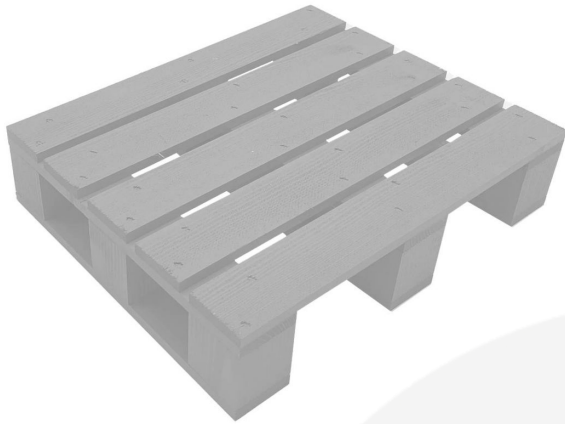

**GN1/2 GRETTON GREY MINI PALLET
325X265X70**

SKU: MP32526570GG

£23.43 Excl. VAT

- Other sizes available - build to your requirements
- Quirky design - create eye catching displays
- Selection of colourful paints - match your style

GALLERY IMAGES

GRETTON GREY MINI PALLET 325X265X70 RISER

The Gretton Grey Painted Mini Pallet 325x265x70 riser provides a quirky, rustic way to display goods from Shampoos, Jewellery, and plants, to fruit and veg at the market. Why not get a little creative; mix up the colours and sizes to give your display a real unique look.

Gretton Grey Painted mini pallets are available in 2 further sizes:

- [Large Gretton Grey 354 x 325 x 70mm](#)
- [Small Gretton Grey 265 x 163 x 70mm](#)

and a beautiful range of Colours:

If you prefer something a little more rustic you may like our [stained mini pallet](#)