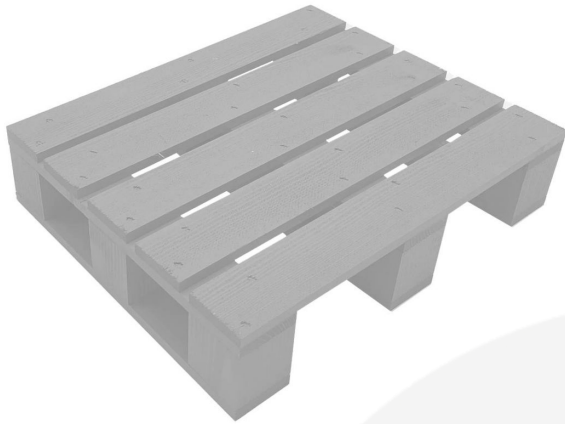

GN1/2 GRETTON GREY MINI PALLET 325X265X70

SKU: MP32526570GG

£23.43 Excl. VAT

- Other sizes available - build to your requirements
- Quirky design - create eye catching displays
- Selection of colourful paints - match your style

GALLERY IMAGES

GRETTON GREY MINI PALLET 325X265X70 RISER

The Gretton Grey Painted Mini Pallet 325x265x70 riser provides a quirky, rustic way to display goods from Shampoos, Jewellery, and plants, to fruit and veg at the market. Why not get a little creative; mix up the colours and sizes to give your display a real unique look.

Gretton Grey Painted mini pallets are available in 2 further sizes:

- [Large Gretton Grey 354 x 325 x 70mm](#)
- [Small Gretton Grey 265 x 163 x 70mm](#)

and a beautiful range of Colours:

If you prefer something a little more rustic you may like our [stained mini pallet](#)