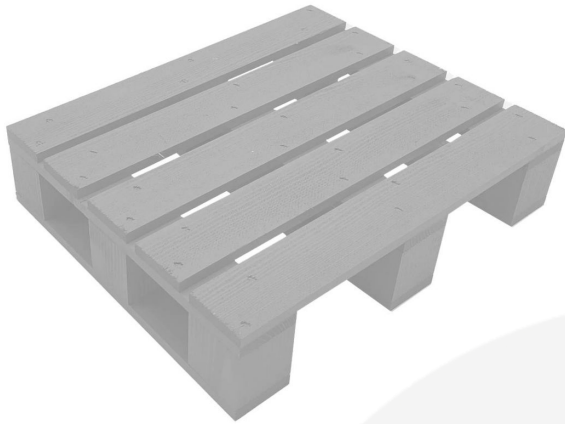

## **GN1/2 GRETTON GREY MINI PALLET 325X265X70**

**SKU:** MP32526570GG

**£23.43 Excl. VAT**

- Other sizes available - build to your requirements
- Quirky design - create eye catching displays
- Selection of colourful paints - match your style

### **GALLERY IMAGES**

## GRETTON GREY MINI PALLET 325X265X70 RISER

The Gretton Grey Painted Mini Pallet 325x265x70 riser provides a quirky, rustic way to display goods from Shampoos, Jewellery, and plants, to fruit and veg at the market. Why not get a little creative; mix up the colours and sizes to give your display a real unique look.

Gretton Grey Painted mini pallets are available in 2 further sizes:

- [Large Gretton Grey 354 x 325 x 70mm](#)
- [Small Gretton Grey 265 x 163 x 70mm](#)

and a beautiful range of Colours:

If you prefer something a little more rustic you may like our [stained mini pallet](#)