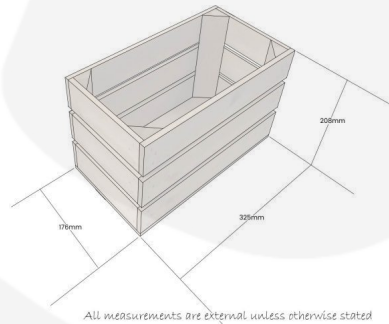

## **GN1/3 GASTRONORM NATURAL SLATTED BOX DISPLAY UNIT 325X176X208**

**SKU: BXREDGN1/3HIGHNAT**  
**£25.67 Excl. VAT**

- Standard GN 1/3 size, 200mm depth - fit in to your existing equipment
- Part of a modular system - build it to your needs
- FSC timber - great ecological credentials

### **GALLERY IMAGES**

GN1/3 Gastronorm Display Crate | 325x176x208

## **GN1/3 GASTRONORM NATURAL SLATTED BOX DISPLAY UNIT 325X176X208**

This GN1/3 Gastronorm Natural Slatted Box Display Unit 325x176x208 is an attractive buffet display holder. The slatted design adds a rustic look and feel.

### **ADDITIONAL INFORMATION**

<b>Dimensions</b>	325 × 176 × 208 mm
<b>Finish</b>	Lacquered
<b>Gastronorm Size</b>	GN 1/3
<b>Wood</b>	Redwood
<b>What it holds</b>	Gastronorms
<b>Assembly</b>	Pre-assembled
<b>Colour</b>	Natural
<b>Compartments</b>	1 Compartment
<b>Handle</b>	None