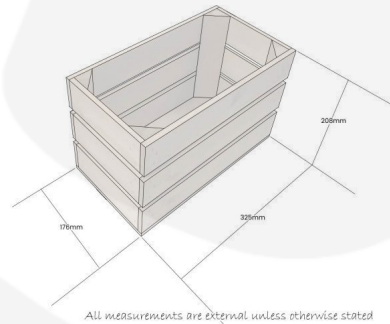

GN1/3 GASTRONORM NATURAL SLATTED BOX DISPLAY UNIT 325X176X208

SKU: BXREDGN1/3HIGHNAT
£25.67 Excl. VAT

- Standard GN 1/3 size, 200mm depth - fit in to your existing equipment
- Part of a modular system - build it to your needs
- FSC timber - great ecological credentials

GALLERY IMAGES

GN1/3 Gastronorm Display Crate | 325x176x208

GN1/3 GASTRONORM NATURAL SLATTED BOX DISPLAY UNIT 325X176X208

This GN1/3 Gastronorm Natural Slatted Box Display Unit 325x176x208 is an attractive buffet display holder. The slatted design adds a rustic look and feel.

It holds standard GN1/3 gastronorms with depths up to 200mm in depth

PLEASE NOTE: Gastronorms not included

ADDITIONAL INFORMATION

Dimensions	325 × 176 × 208 mm
Finish	Lacquered
Gastronorm Size	GN 1/3
Wood	Redwood
What it holds	Gastronorms
Assembly	Pre-assembled
Colour	Natural
Compartments	1 Compartment
Handle	None