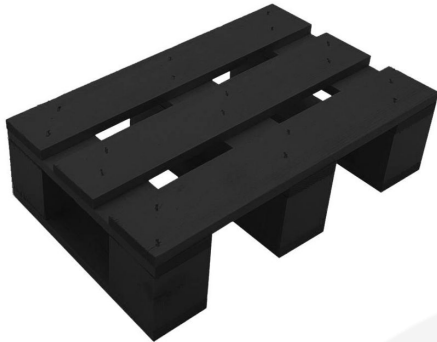

## **GN1/4 BLACK MINI PALLET 265X163X70**

**SKU: MP26516370BK**

**£22.51 Excl. VAT**

- Other sizes available - build to your requirements
- Quirky design - create eye catching displays
- Selection of colourful paints - match your style

## BLACK MINI PALLET 265X163X70 RISER

The Black Painted Mini Pallet 265x163x70 riser provides a quirky, rustic way to display goods from Shampoos, Jewellery, and plants, to fruit and veg at the market. Why not get a little creative; mix up the colours and sizes to give your display a real unique look.

Black Painted mini pallets are available in 2 further sizes:

- [Large Black 354 x 325 x 70mm](#)
- [Medium Black 325 x 265 x 70mm](#)

and a range of beautiful Colours:

If you prefer something a little more rustic you may like our [GN1/4 Rustic Brown Weathered mini pallet](#)

### ADDITIONAL INFORMATION

<b>Dimensions</b>	265 × 163 × 70 mm
<b>Colour</b>	Black
<b>Wood</b>	Redwood
<b>Gastronorm Size</b>	GN 1/4
<b>Finish</b>	Painted