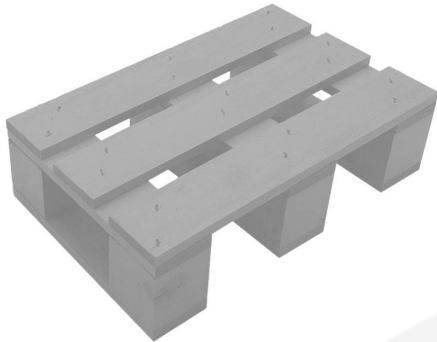

GN1/4 GRETTON GREY MINI PALLET 265X163X70

SKU: MP26516370GG

£22.51 Excl. VAT

- Other sizes available - build to your requirements
- Quirky design - create eye catching displays
- Selection of colourful paints - match your style

GALLERY IMAGES

GRETTON GREY MINI PALLET 265X163X70 RISER

The Gretton Grey Painted Mini Pallet 265x163x70 riser provides a quirky, rustic way to display goods from Shampoos, Jewellery, and plants, to fruit and veg at the market. Why not get a little creative; mix up the colours and sizes to give your display a real unique look.

Gretton Grey Painted mini pallets are available in 2 further sizes:

- [Large Gretton Grey 354 x 325 x 70mm](#)
- [Medium Gretton Grey 325 x 265 x 70mm](#)

and a range of beautiful Colours:

If you prefer something a little more rustic you may like our [GN1/4 Rustic Brown Weathered mini pallet](#)

ADDITIONAL INFORMATION

Dimensions	265 × 163 × 70 mm
Colour	Gretton Grey
Wood	Redwood
Gastronorm Size	GN 1/4
Finish	Painted