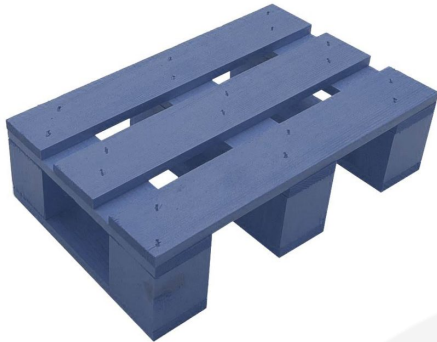

## **GN1/4 KINGSCOTE BLUE MINI PALLET 265X163X70**

**SKU: MP26516370KB**

**£22.51 Excl. VAT**

- Other sizes available - build to your requirements
- Quirky design - create eye catching displays
- Selection of colourful paints - match your style

## **KINGSCOTE BLUE MINI PALLET 265X163X70 RISER**

The Kingscote Blue Painted Mini Pallet 265x163x70 riser provides a quirky, rustic way to display goods from Shampoos, Jewellery, and plants, to fruit and veg at the market. Why not get a little creative; mix up the colours and sizes to give your display a real unique look.

Kingscote Blue Painted mini pallets are available in 2 further sizes:

- [Large Kingscote Blue 354 x 325 x 70mm](#)
- [Medium Kingscote Blue 325 x 265 x 70mm](#)

and a range of beautiful Colours:

If you prefer something a little more rustic you may like our [GN1/4 Rustic Brown Weathered mini pallet](#)