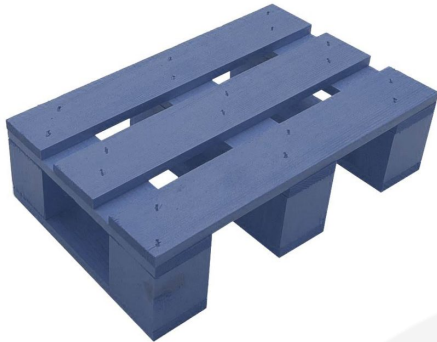

GN1/4 KINGSCOTE BLUE MINI PALLET 265X163X70

SKU: MP26516370KB

£22.51 Excl. VAT

- Other sizes available - build to your requirements
- Quirky design - create eye catching displays
- Selection of colourful paints - match your style

GALLERY IMAGES

KINGSCOTE BLUE MINI PALLET 265X163X70 RISER

The Kingscote Blue Painted Mini Pallet 265x163x70 riser provides a quirky, rustic way to display goods from Shampoos, Jewellery, and plants, to fruit and veg at the market. Why not get a little creative; mix up the colours and sizes to give your display a real unique look.

Kingscote Blue Painted mini pallets are available in 2 further sizes:

- [Large Kingscote Blue 354 x 325 x 70mm](#)
- [Medium Kingscote Blue 325 x 265 x 70mm](#)

and a range of beautiful Colours:

If you prefer something a little more rustic you may like our [GN1/4 Rustic Brown Weathered mini pallet](#)

ADDITIONAL INFORMATION

Dimensions	265 × 163 × 70 mm
Colour	Kingscote Blue
Wood	Redwood
Gastronorm Size	GN 1/4
Finish	Painted