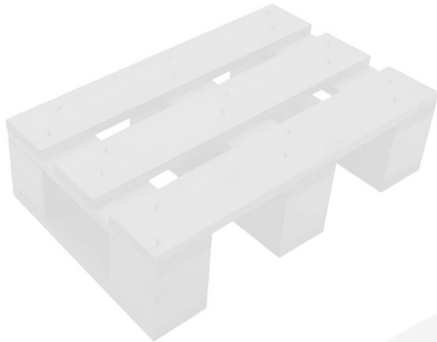

**GN1/4 WHITE MINI PALLET
265X163X70**

SKU: MP26516370WHT

£22.51 Excl. VAT

- Other sizes available - build to your requirements
- Quirky design - create eye catching displays
- Selection of colourful paints - match your style

GALLERY IMAGES

WHITE MINI PALLET 265X163X70 RISER

The White Painted Mini Pallet 265x163x70 riser provides a quirky, rustic way to display goods from Shampoos, Jewellery, and plants, to fruit and veg at the market. Why not get a little creative; mix up the colours and sizes to give your display a real unique look.

White Painted mini pallets are available in 2 further sizes:

- [Large White 354 x 325 x 70mm](#)
- [Medium White 325 x 265 x 70mm](#)

and a range of beautiful Colours:

If you prefer something a little more rustic you may like our [GN1/4 Rustic Brown Weathered mini pallet](#)

ADDITIONAL INFORMATION

| | |
|------------------------|-------------------|
| Dimensions | 265 × 163 × 70 mm |
| Colour | White |
| Wood | Redwood |
| Gastronorm Size | GN 1/4 |
| Finish | Painted |