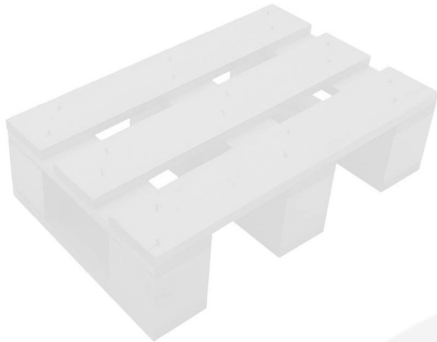

**GN1/4 WHITE MINI PALLET
265X163X70**

SKU: MP26516370WHT

£22.51 Excl. VAT

- Other sizes available - build to your requirements
- Quirky design - create eye catching displays
- Selection of colourful paints - match your style

GALLERY IMAGES

WHITE MINI PALLET 265X163X70 RISER

The White Painted Mini Pallet 265x163x70 riser provides a quirky, rustic way to display goods from Shampoos, Jewellery, and plants, to fruit and veg at the market. Why not get a little creative; mix up the colours and sizes to give your display a real unique look.

White Painted mini pallets are available in 2 further sizes:

- [Large White 354 x 325 x 70mm](#)
- [Medium White 325 x 265 x 70mm](#)

and a range of beautiful Colours:

If you prefer something a little more rustic you may like our [GN1/4 Rustic Brown Weathered mini pallet](#)

ADDITIONAL INFORMATION

Dimensions	265 × 163 × 70 mm
Colour	White
Wood	Redwood
Gastronorm Size	GN 1/4
Finish	Painted