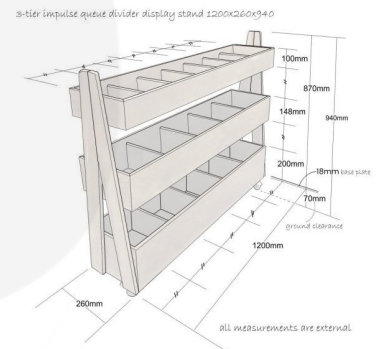

## GRETTON GREY 3-TIER QUEUE DIVIDER DISPLAY STAND 1200X260X940

**SKU:** QD1200260750GG

**£395.06 Excl. VAT**

- 7 top shelf compartments - plenty of display
- 5 mid & lower shelf bins - plenty of capacity
- Multi-function - can be used as a queue divide offering versatility

## **MOBILE GRETTON GREY PAINTED 3-TIER QUEUE DIVIDER DISPLAY STAND 1200X260X940**

The Mobile Gretton Grey Painted 3-Tier Queue Divider Display Stand 1200x260x940 has plenty of room for holding merchandise. You can position it close to point of sale. This queue divider has 7 top shelf compartments offering plenty of display space. It also has a further 5 bins on the mid and lower shelves offering great capacity.

It is multi functional having a use as a queue divider as well and comes with a set of 4 casters of which 2 are lockable to maintain position. There are optional lockable lids for added security.

Alternative sizes and colours available on request.

### **ADDITIONAL INFORMATION**

<b>Weight</b>	20.5 kg
<b>Dimensions</b>	1200 × 260 × 940 mm
<b>Colour</b>	Gretton Grey
<b>Mobility</b>	On Casters
<b>Assembly</b>	Pre-assembled
<b>Wood</b>	Pine, Plywood
<b>Compartments</b>	17 Compartments
<b>Number of Tiers</b>	3-Tiers
<b>What it holds</b>	Merchandise
<b>Options &amp; Features</b>	Lockable Lids
<b>Finish</b>	Painted