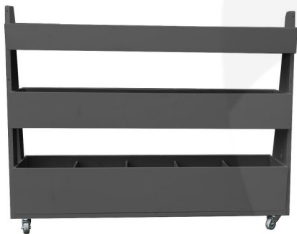

GRETTON GREY 3-TIER QUEUE DIVIDER DISPLAY STAND 1200X260X940

SKU: QD1200260750GG

£395.06 Excl. VAT

- 7 top shelf compartments - plenty of display
- 5 mid & lower shelf bins - plenty of capacity
- Multi-function - can be used as a queue divide offering versatility

GALLERY IMAGES

MOBILE GRETTON GREY PAINTED 3-TIER QUEUE DIVIDER DISPLAY STAND 1200X260X940

The Mobile Gretton Grey Painted 3-Tier Queue Divider Display Stand 1200x260x940 has plenty of room for holding merchandise. You can position it close to point of sale. This queue divider has 7 top shelf compartments offering plenty of display space. It also has a further 5 bins on the mid and lower shelves offering great capacity.

It is multi functional having a use as a queue divider as well and comes with a set of 4 casters of which 2 are lockable to maintain position. There are optional lockable lids for added security.

Alternative sizes and colours available on request.

ADDITIONAL INFORMATION

Weight	20.5 kg
Dimensions	1200 × 260 × 940 mm
Colour	Gretton Grey
Mobility	On Casters
Assembly	Pre-assembled
Wood	Pine, Plywood
Compartments	17 Compartments
Number of Tiers	3-Tiers
What it holds	Merchandise
Options & Features	Lockable Lids
Finish	Painted