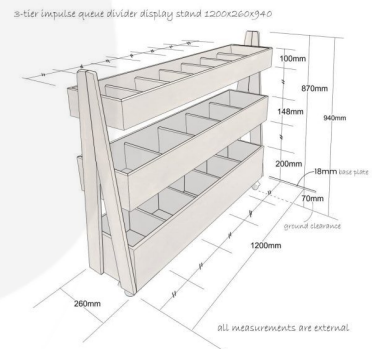

GRETTON GREY 3-TIER QUEUE DIVIDER DISPLAY STAND 1200X260X940

SKU: QD1200260750GG

£395.06 Excl. VAT

- 7 top shelf compartments - plenty of display
- 5 mid & lower shelf bins - plenty of capacity
- Multi-function - can be used as a queue divide offering versatility

GALLERY IMAGES

MOBILE GRETTON GREY PAINTED 3-TIER QUEUE DIVIDER DISPLAY STAND 1200X260X940

The Mobile Gretton Grey Painted 3-Tier Queue Divider Display Stand 1200x260x940 has plenty of room for holding merchandise. You can position it close to point of sale. This queue divider has 7 top shelf compartments offering plenty of display space. It also has a further 5 bins on the mid and lower shelves offering great capacity.

It is multi functional having a use as a queue divider as well and comes with a set of 4 casters of which 2 are lockable to maintain position. There are optional lockable lids for added security.

Alternative sizes and colours available on request.

ADDITIONAL INFORMATION

Weight	20.5 kg
Dimensions	1200 × 260 × 940 mm
Colour	Gretton Grey
Mobility	On Casters
Assembly	Pre-assembled
Wood	Pine, Plywood
Compartments	17 Compartments
Number of Tiers	3-Tiers
What it holds	Merchandise
Options & Features	Lockable Lids
Finish	Painted