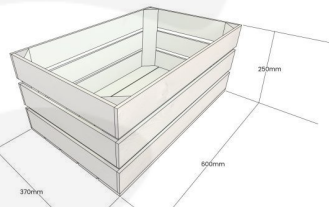

Crate 600x370x250