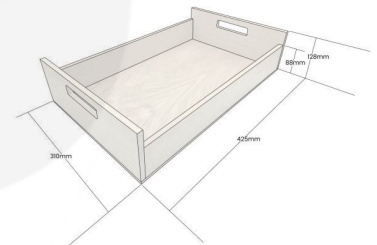

**GRETTON GREY COLOUR BURST OAK
TRAY WITH RAISED INTEGRATED
HANDLES 425X310X128**

SKU: B XOAKRH425310128NAT-GG

£87.45 Excl. VAT

- Highest quality finish - for high end presentation
- Solid oak - very robust for continuous use
- Colour Burst - eye catching two tone colours
- Lacquered finish - protecting the oak
- Integrated handles - for easy carry

GALLERY IMAGES

Oak Tray with Integrated Raised Handles | 425x310x128

All measurements are external unless otherwise stated

GRETTON GREY COLOUR BURST OAK TRAY WITH RAISED INTEGRATED HANDLES 425X310X128

The Gretton Grey Colour Burst Oak Tray with Raised Integrated handles 425x310x128 is high quality stand alone sturdy oak tray. It is also one of a set of two, two tone Gretton Grey trays. The other one is larger and this one sits within it:

[Gretton Grey Colour Burst Oak Tray with Raised Integrated handles 580x360x128](#)

The raised integrated handles allow for an easier carry and less interference with the trays contents.

We build these trays from 12mm sustainable oak so this is not only a beautiful but very robust product. It is beautifully finished in a food grade lacquer on the exterior with a wide range of colours on the inside.

ADDITIONAL INFORMATION

Weight	1.89 kg
Dimensions	425 × 310 × 128 mm
Wood	Oak
Finish	Painted, Lacquered
Range	Colour Burst™
Colour	Gretton Grey
Options & Features	Two Tone
Compartments	1 Compartment