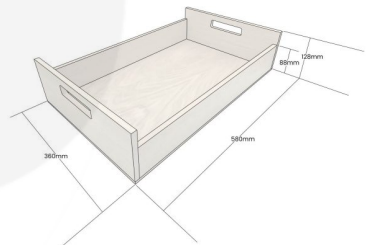

**GRETTON GREY COLOUR BURST OAK
TRAY WITH RAISED INTEGRATED
HANDLES 580X360X128**

SKU: B XOAKRH580360128NAT-GG
£131.25 Excl. VAT

- Highest quality finish - for high end presentation
- Solid oak - very robust for continuous use
- Colour Burst - eye catching two tone colours
- Lacquered finish - protecting the oak
- Integrated handles - for easy carry

GALLERY IMAGES