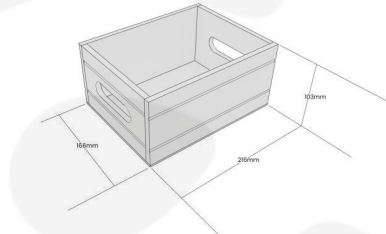

GALLERY IMAGES

Condiment Box 216x166x103