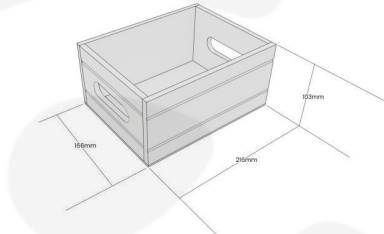

GALLERY IMAGES

Condiment Box 216x166x103