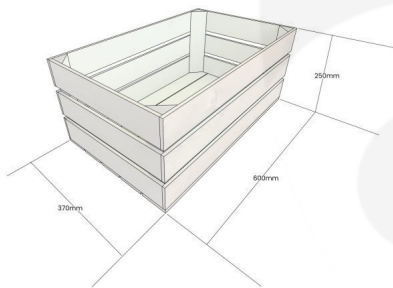

GRETTON GREY CRATE 600X370X250

SKU: CRC600370250GG

£46.08 Excl. VAT

- Solid design – built to last
- Wide range of colours available - match your style
- Extra large – even greater capacity
- FSC Redwood – great ecological credentials
- Stackable option – for extra stability

GALLERY IMAGES

Crate 600x370x250

Stacker Crate Detail

GRETTON GREY CRATE 600X370X250

This colourful Gretton Grey painted Crate 600x370x250 is available in a range of colours and 2 further sizes*. You can add practicality and colourful style to your kitchen, office or bedroom. You can use them as smart storage solutions, book cases, shelves for clothes and even shop displays. With a brilliant colourful look they complement a colourful and jolly design.

The 2 other sizes are:

- [Small Gretton Grey - 300mm x 370mm x 250mm](#)
- [Medium Gretton Grey - 500mm x 370mm x 250mm](#)

* bespoke sizing is available - [contact us](#) for more information

Painted Stacker Crates 600x370x250

Our standard 600x370x250 Gretton Grey Painted Crates, like all our crates, are stackable. We do, however, offer an **interlocking** option for a more supported stack. If you are regularly stacking your crates 3+ high then we would certainly recommend this option.