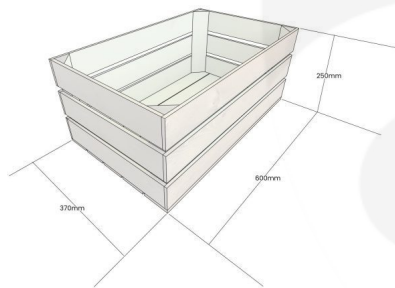

GRETTON GREY CRATE 600X370X250

SKU: CRC600370250GG

£46.08 Excl. VAT

- Solid design – built to last
- Wide range of colours available - match your style
- Extra large – even greater capacity
- FSC Redwood – great ecological credentials
- Stackable option – for extra stability

GALLERY IMAGES

Crate 600x370x250

Stacker Crate Detail

GRETTON GREY CRATE 600X370X250

This colourful Gretton Grey painted Crate 600x370x250 is available in a range of colours and 2 further sizes*. You can add practicality and colourful style to your kitchen, office or bedroom. You can use them as smart storage solutions, book cases, shelves for clothes and even shop displays. With a brilliant colourful look they complement a colourful and jolly design.

The 2 other sizes are:

- [Small Gretton Grey - 300mm x 370mm x 250mm](#)
- [Medium Gretton Grey - 500mm x 370mm x 250mm](#)

* bespoke sizing is available - [contact us](#) for more information

Painted Stacker Crates 600x370x250

Our standard 600x370x250 Gretton Grey Painted Crates, like all our crates, are stackable. We do, however, offer an **interlocking** option for a more supported stack. If you are regularly stacking your crates 3+ high then we would certainly recommend this option.