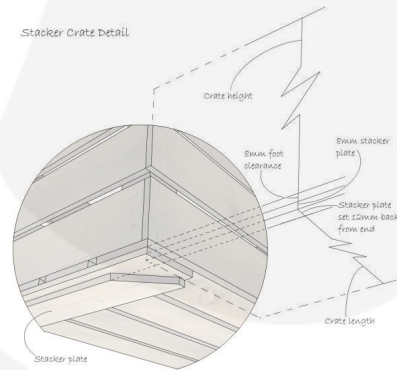

GRETTON GREY CRATE 600X370X250

SKU: CRC600370250GG

£46.08 Excl. VAT

- Solid design – built to last
- Wide range of colours available - match your style
- Extra large – even greater capacity
- FSC Redwood – great ecological credentials
- Stackable option – for extra stability

GALLERY IMAGES

Crate 600x370x250

Stacker Crate Detail

GRETTON GREY CRATE 600X370X250

This colourful Gretton Grey painted Crate 600x370x250 is available in a range of colours and 2 further sizes*. You can add practicality and colourful style to your kitchen, office or bedroom. You can use them as smart storage solutions, book cases, shelves for clothes and even shop displays. With a brilliant colourful look they complement a colourful and jolly design.

The 2 other sizes are:

- [Small Gretton Grey - 300mm x 370mm x 250mm](#)
- [Medium Gretton Grey - 500mm x 370mm x 250mm](#)

* bespoke sizing is available - [contact us](#) for more information

Painted Stacker Crates 600x370x250

Our standard 600x370x250 Gretton Grey Painted Crates, like all our crates, are stackable. We do, however, offer an **interlocking** option for a more supported stack. If you are regularly stacking your crates 3+ high then we would certainly recommend this option.