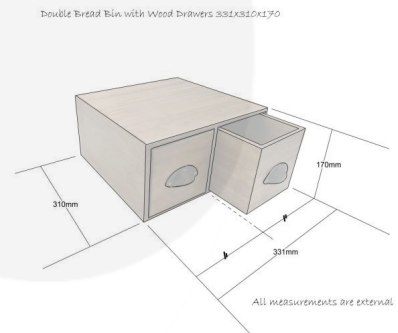

GRETTON GREY DOUBLE BREAD BIN WITH WOOD DRAWERS & TICKET HANDLES 335X310X170

SKU: BBPLY335310170GG-BST

£141.38 Excl. VAT

- Double bread bin - great capacity
- Ticket handles - clearly label your contents
- Solid design - for everyday use
- Choice of glorious Cotswold colours - match your style

GALLERY IMAGES

GRETTON GREY DOUBLE BREAD BIN WITH WOOD DRAWERS & TICKET HANDLES 335X310X170

The Gretton Grey Painted Double Bread Bin with Wood Drawers & Ticket Handles is part of our Mix & Match Bread Bin range. They are a great way to lighten up your display or kitchen. Don't be fooled by the name these Bread Bins are multipurpose. Why not use them in the office or bedroom to declutter and brighten up the space.

The painted bread bins come in gloriously cheerful range of colours.

ADDITIONAL INFORMATION

Weight	4.7 kg
Dimensions	335 × 310 × 170 mm
Wood	Plywood
Colour	Gretton Grey
Additional Material	Metal
Finish	Painted