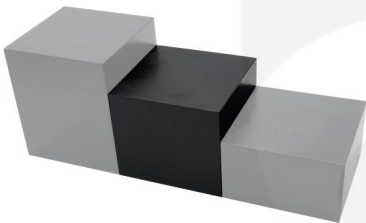

**GRETTON GREY PINE BLOCK RISER  
140X140X120**

**SKU:** RBPIN140140120GG

**£29.81 Excl. VAT**

- Chunky design - very robust
- Range of colours - match your designs
- Part of a set of 3 - customise your display

## GRETTON GREY PINE BLOCK RISER 140X140X120

This Gretton Grey Pine Block Riser 140x140x120 is the middle in a [set of 3 Gretton Grey pine block risers](#). Made in pine and available in a selection of colours these risers are great for displaying merchandise. The other sizes in the set are:

- [Gretton Grey Pine Block Riser 140x140x80](#)
- Gretton Grey Pine Block Riser 140x140x120 (this one)
- [Gretton Grey Pine Block Riser 140x140x160](#)

### ADDITIONAL INFORMATION

<b>Weight</b>	1.23 kg
<b>Dimensions</b>	140 × 140 × 120 mm
<b>Colour</b>	Gretton Grey
<b>Wood</b>	Pine
<b>Finish</b>	Painted