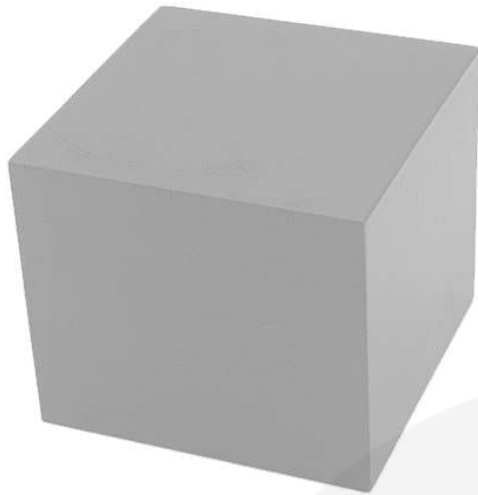

**GRETTON GREY PINE BLOCK RISER  
140X140X120**

**SKU:** RBPIN140140120GG

**£29.81 Excl. VAT**

- Chunky design - very robust
- Range of colours - match your designs
- Part of a set of 3 - customise your display

**GALLERY IMAGES**

## GRETTON GREY PINE BLOCK RISER 140X140X120

This Gretton Grey Pine Block Riser 140x140x120 is the middle in a [set of 3 Gretton Grey pine block risers](#). Made in pine and available in a selection of colours these risers are great for displaying merchandise. The other sizes in the set are:

### ADDITIONAL INFORMATION

<b>Weight</b>	1.23 kg
<b>Dimensions</b>	140 × 140 × 120 mm
<b>Colour</b>	Gretton Grey
<b>Wood</b>	Pine
<b>Finish</b>	Painted