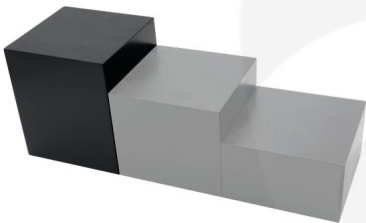

**GRETTON GREY PINE BLOCK RISER
140X140X160**

SKU: RBPIN140140160GG

£33.03 Excl. VAT

- Chunky design - very robust
- Range of colours - match your designs
- Part of a set of 3 - customise your display

GALLERY IMAGES

GRETTON GREY PINE BLOCK RISER 140X140X160

This Gretton Grey Painted Pine Block Riser 140x140x160 is the largest in a [set of 3 Gretton Grey pine block risers](#). Made in pine and available in a selection of colours these risers are great for displaying merchandise. The other sizes in the set are:

- [Gretton Grey Pine Block Riser 140x140x80](#)
- [Gretton Grey Pine Block Riser 140x140x120](#)
- Gretton Grey Pine Block Riser 140x140x160 (This one)

ADDITIONAL INFORMATION

| | |
|-------------------|--------------------|
| Weight | 1.67 kg |
| Dimensions | 140 × 140 × 160 mm |
| Colour | Gretton Grey |
| Wood | Pine |
| Finish | Painted |