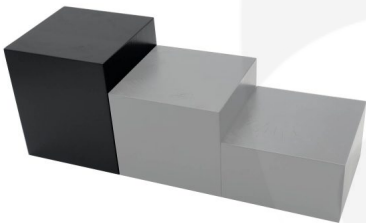

**GRETTON GREY PINE BLOCK RISER
140X140X160**

SKU: RBPIN140140160GG

£33.03 Excl. VAT

- Chunky design - very robust
- Range of colours - match your designs
- Part of a set of 3 - customise your display

GALLERY IMAGES

GRETTON GREY PINE BLOCK RISER 140X140X160

This Gretton Grey Painted Pine Block Riser 140x140x160 is the largest in a [set of 3 Gretton Grey pine block risers](#). Made in pine and available in a selection of colours these risers are great for displaying merchandise. The other sizes in the set are:

- [Gretton Grey Pine Block Riser 140x140x80](#)
- [Gretton Grey Pine Block Riser 140x140x120](#)
- Gretton Grey Pine Block Riser 140x140x160 (This one)

ADDITIONAL INFORMATION

Weight	1.67 kg
Dimensions	140 × 140 × 160 mm
Colour	Gretton Grey
Wood	Pine
Finish	Painted