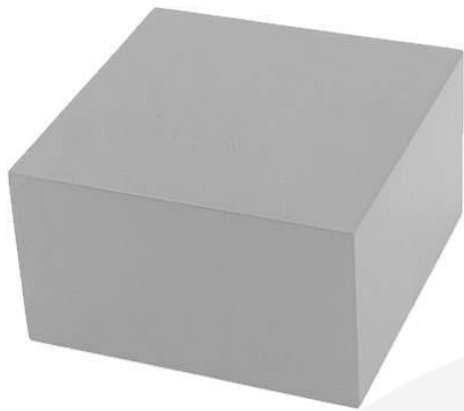

**GRETTON GREY PINE BLOCK RISER
140X140X80**

SKU: RBPIN14014080GG

£19.87 Excl. VAT

- Chunky design - very robust
- Range of colours - match your designs
- Part of a set of 3 - customise your display

GALLERY IMAGES

GRETTON GREY PINE BLOCK RISER 140X140X80

This Gretton Grey Painted Pine Block Riser 140x140x80 is the lowest in a [set of 3 Gretton Grey pine block risers](#). Made in pine and available in a selection of colours these risers are great for displaying merchandise. The other sizes in the set are:

- Gretton Grey Pine Block Riser 140x140x80 (this one)
- [Gretton Grey Pine Block Riser 140x140x120](#)
- [Gretton Grey Pine Block Riser 140x140x160](#)

ADDITIONAL INFORMATION

Weight	0.82 kg
Dimensions	140 × 140 × 80 mm
Colour	Gretton Grey
Wood	Pine
Finish	Painted