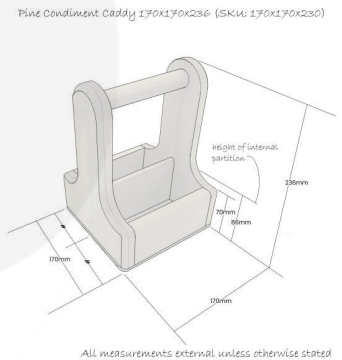

GRETTON GREY PINE CONDIMENT CADDY 170X170X230

SKU: CUPIN170170230GG

£24.54 Excl. VAT

- Robust design - hardy for frequent use
- Middle partition - greater secured contents
- Sustainable pine - ecological credentials
- Chunky 25mm handle - for even greater ease of use & comfort
- Range of Colours - match your designs
- Indoor or outdoor use - versatile to your needs

GALLERY IMAGES

GRETTON GREY PINE CONDIMENT CADDY 170X170X230

The Gretton Grey Painted Pine Condiment Caddy 170x170x230 is ideal for restaurants, cafes and pubs. It is invaluable for the table service of condiments, sauces and cutlery.

It is also known as a table caddy or bar caddy. We have robustly designed the caddy for frequent use from 18mm pine (It has a ply base). It has a 25mm diameter handle for greater ease of use and comfort. We recess the handle into the pine for greater strength. The depth of well is 65mm.

It has a middle partition to hold contents more securely whilst carrying. It's great for both indoor and outdoor use.

[See our full range of caddies here](#)

ADDITIONAL INFORMATION

Weight	0.9 kg
Dimensions	170 × 170 × 230 mm
Wood	Pine, Plywood
Colour	Gretton Grey
Options & Features	Customisable
Handle	Integrated
Finish	Painted