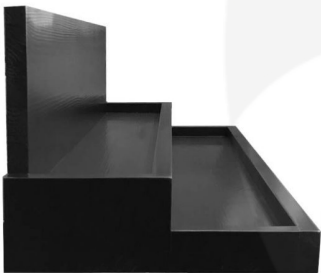

GRETTON GREY PINE WECK JAR DISPLAY STAND 840X265X220

SKU: DSPIN840265220GG

£160.97 Excl. VAT

- Solid Pine - robust for everyday use
- Great range of colours - match your design
- Tiered display - great for presentation

GALLERY IMAGES

GRETTON GREY PINE WECK JAR DISPLAY STAND 840X265X220

This Gretton Grey Painted Pine Weck Jar Display Stand 840x265x220 is available in a range of great colours. It is ideal for creating a bright breakfast buffet.

[Browse here for our full range of food & beverage display risers](#)

ADDITIONAL INFORMATION

Dimensions	840 × 265 × 220 mm
Colour	Gretton Grey
Wood	Pine
Finish	Painted