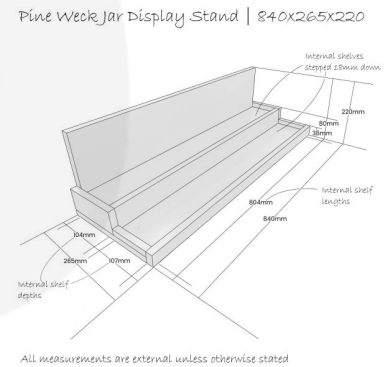

## GRETTON GREY PINE WECK JAR DISPLAY STAND 840X265X220

**SKU:** DSPIN840265220GG

**£160.97 Excl. VAT**

- Solid Pine - robust for everyday use
- Great range of colours - match your design
- Tiered display - great for presentation

## **GRETTON GREY PINE WECK JAR DISPLAY STAND 840X265X220**

This Gretton Grey Painted Pine Weck Jar Display Stand 840x265x220 is available in a range of great colours. It is ideal for creating a bright breakfast buffet.

### **ADDITIONAL INFORMATION**

<b>Dimensions</b>	840 × 265 × 220 mm
<b>Colour</b>	Gretton Grey
<b>Wood</b>	Pine
<b>Finish</b>	Painted