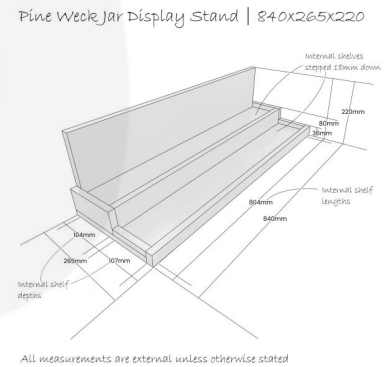

GRETTON GREY PINE WECK JAR DISPLAY STAND 840X265X220

SKU: DSPIN840265220GG

£160.97 Excl. VAT

- Solid Pine - robust for everyday use
- Great range of colours - match your design
- Tiered display - great for presentation

GALLERY IMAGES

GRETTON GREY PINE WECK JAR DISPLAY STAND 840X265X220

This Gretton Grey Painted Pine Weck Jar Display Stand 840x265x220 is available in a range of great colours. It is ideal for creating a bright breakfast buffet.

[Browse here for our full range of food & beverage display risers](#)

ADDITIONAL INFORMATION

Dimensions	840 × 265 × 220 mm
Colour	Gretton Grey
Wood	Pine
Finish	Painted