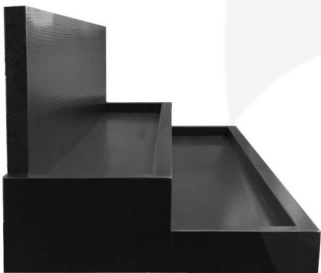

## GRETTON GREY PINE WECK JAR DISPLAY STAND 840X265X220

**SKU:** DSPIN840265220GG

**£160.97 Excl. VAT**

- Solid Pine - robust for everyday use
- Great range of colours - match your design
- Tiered display - great for presentation

## **GRETTON GREY PINE WECK JAR DISPLAY STAND 840X265X220**

This Gretton Grey Painted Pine Weck Jar Display Stand 840x265x220 is available in a range of great colours. It is ideal for creating a bright breakfast buffet.