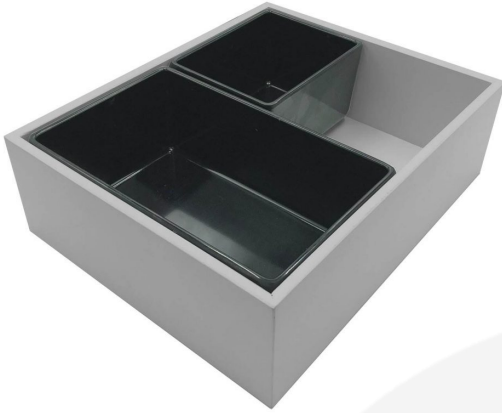

GRETTON GREY PLY DOUBLE CROCK HOUSING 350X283X106

SKU: CH2-350283106GG

£43.57 Excl. VAT

- Double crock housing - fits your standard crock
- Selection of colours - match your style
- Robust design - for frequent use

GALLERY IMAGES

Double Crock Housing | 350x283x106

All measurements are external unless otherwise stated

GRETTON GREY PLY DOUBLE CROCK HOUSING 350X283X106

A unique and modern alternative to your usual crock housing deli systems. This Gretton Grey Painted Ply Double Crock Housing 350x283x106 will fit standard size crocks and is robustly made from 9mm ply. It is available in a selection of painted finishes.

ADDITIONAL INFORMATION

Dimensions	350 × 283 × 106 mm
Colour	Gretton Grey
Wood	Plywood
What it holds	Crocks
Capacity	Double
Finish	Painted