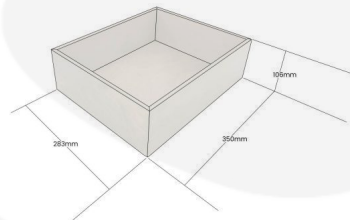

GRETTON GREY PLY DOUBLE CROCK HOUSING 350X283X106

SKU: CH2-350283106GG

£43.57 Excl. VAT

- Double crock housing - fits your standard crock
- Selection of colours - match your style
- Robust design - for frequent use

GALLERY IMAGES

Double Crock Housing | 350x283x106

All measurements are external unless otherwise stated

GRETTON GREY PLY DOUBLE CROCK HOUSING 350X283X106

A unique and modern alternative to your usual crock housing deli systems. This Gretton Grey Painted Ply Double Crock Housing 350x283x106 will fit standard size crocks and is robustly made from 9mm ply. It is available in a selection of painted finishes.

ADDITIONAL INFORMATION

Dimensions	350 × 283 × 106 mm
Colour	Gretton Grey
Wood	Plywood
What it holds	Crocks
Capacity	Double
Finish	Painted