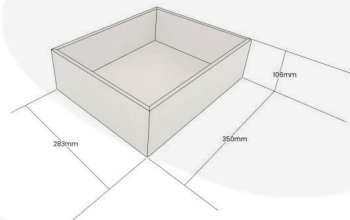

GRETTON GREY PLY DOUBLE CROCK HOUSING 350X283X106

SKU: CH2-350283106GG

£41.10 Excl. VAT

- Double crock housing - fits your standard crock
- Selection of colours - match your style
- Robust design - for frequent use

GALLERY IMAGES

Double Crock Housing | 350x283x106

All measurements are external unless otherwise stated

GRETTON GREY PLY DOUBLE CROCK HOUSING 350X283X106

A unique and modern alternative to your usual crock housing deli systems. This Gretton Grey Painted Ply Double Crock Housing 350x283x106 will fit standard size crocks and is robustly made from 9mm ply. It is available in a selection of painted finishes.

ADDITIONAL INFORMATION

Dimensions	350 × 283 × 106 mm
Colour	Gretton Grey
Wood	Plywood
What it holds	Crocks
Capacity	Double
Finish	Painted