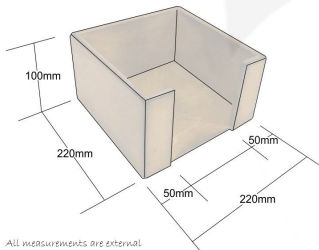

GRETTON GREY PLY NAPKIN HOLDER 220X220X100

SKU: NHPLY220220100GG

£26.68 Excl. VAT

- 100mm tall - very easy access
- Sustainable birch ply - great ecological credentials

GALLERY IMAGES

napkin dispenser 220x220x100

GRETTON GREY PLY NAPKIN HOLDER 220X220X100

The Gretton Grey Painted Ply Napkin Holder 220x220x100 is suitable for 200mm square napkins.

The access slot is 120mm wide providing ease of access

The napkin holder is available in a selection of classic colours to match your designs.

ADDITIONAL INFORMATION

Dimensions	220 x 220 x 100 mm
Colour	Gretton Grey
Wood	Plywood
Napkin Space	202 x 202
Compartments	1 Compartment
What it holds	Napkins
Finish	Painted