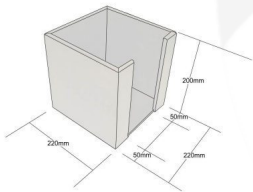

GRETTON GREY PLY NAPKIN HOLDER 220X220X200

SKU: NHPLY220220200GG

£28.90 Excl. VAT

- 200mm tall - great capacity
- Selection of colours - match your scheme

GALLERY IMAGES

Napkin Holder | 220x220x200

All measurements are external unless otherwise stated

GRETTON GREY PLY NAPKIN HOLDER 220X220X200

The Gretton Grey Painted Ply Napkin Holder 220x220x200 is suitable for 200mm square napkins.

The access slot is 120mm wide allowing easy access.

The napkin holder is available in a great range of colours to match your designs.

ADDITIONAL INFORMATION

Dimensions	220 x 220 x 200 mm
Colour	Gretton Grey
Wood	Plywood
Napkin Space	202 x 202
Compartments	1 Compartment
What it holds	Napkins
Finish	Painted