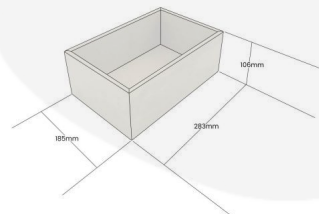

GRETTON GREY PLY SINGLE CROCK HOUSING 283X185X106

SKU: CH1-283185106GG

£38.93 Excl. VAT

- Single crock housing - fits your standard crock
- Selection of colours - match your style
- Robust design - for frequent use

GALLERY IMAGES

Single Crock Housing | 283x185x106

All measurements are external unless otherwise stated

GRETTON GREY PLY SINGLE CROCK HOUSING 283X185X106

A unique and modern alternative to your usual crock housing deli systems. This Gretton Grey Painted Ply Single Crock Housing 283x185x106 will fit standard size crocks it is robustly made from 9mm ply. It is available in a selection of painted finishes.

ADDITIONAL INFORMATION

Dimensions	283 × 185 × 106 mm
Colour	Gretton Grey
Wood	Plywood
Compartments	1 Compartment
What it holds	Crocks
Finish	Painted
Capacity	Single