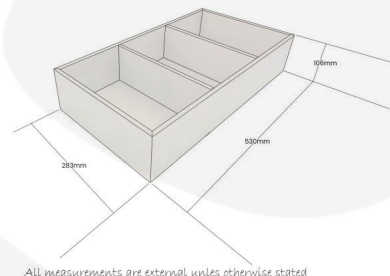

## GRETTON GREY PLY TRIPLE CROCK HOUSING 533X283X106

**SKU:** CH3-533283106GG

**£43.27 Excl. VAT**

- Triple crock housing - fits your standard crock
- Selection of colours - match your style
- Robust design - for frequent use

### GALLERY IMAGES

Triple Crock Housing | 530x283x106

## **GRETTON GREY PLY TRIPLE CROCK HOUSING 533X283X106**

A unique and modern alternative to your usual crock housing deli systems. This Gretton Grey Painted Ply Triple Crock Housing 533x283x106 will fit standard size crocks.

### **ADDITIONAL INFORMATION**

<b>Dimensions</b>	533 × 283 × 106 mm
<b>Colour</b>	Gretton Grey
<b>Wood</b>	Plywood
<b>Finish</b>	Painted
<b>What it holds</b>	Crocks
<b>Capacity</b>	Triple