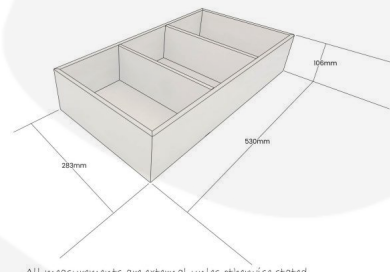

## GRETTON GREY PLY TRIPLE CROCK HOUSING 533X283X106

**SKU:** CH3-533283106GG

**£43.27 Excl. VAT**

- Triple crock housing - fits your standard crock
- Selection of colours - match your style
- Robust design - for frequent use

### GALLERY IMAGES

Triple Crock Housing | 530x283x106

## **GRETTON GREY PLY TRIPLE CROCK HOUSING 533X283X106**

A unique and modern alternative to your usual crock housing deli systems. This Gretton Grey Painted Ply Triple Crock Housing 533x283x106 will fit standard size crocks.

### **ADDITIONAL INFORMATION**

<b>Dimensions</b>	533 × 283 × 106 mm
<b>Colour</b>	Gretton Grey
<b>Wood</b>	Plywood
<b>Finish</b>	Painted
<b>What it holds</b>	Crocks
<b>Capacity</b>	Triple