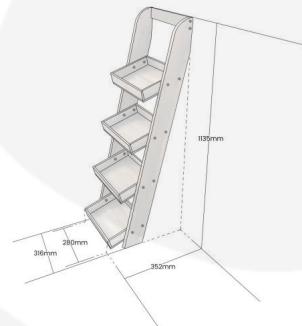

GRETTON GREY SLIM 4-TIER SLANTED TRAY WALL LADDER DISPLAY STAND 316X352X1135

SKU: DSLN-3163521135GG

£146.63 Excl. VAT

- Against the wall or free standing - versatile
- Great range of colours - choose your style
- Robust build - for everyday use
- Slim design - perfect for filling space
- Slanted trays - maximising footprint

GALLERY IMAGES

4-tier Slanted Tray Wall Ladder Display Stand 316x352x1135

All measurements are external unless otherwise stated

GRETTON GREY SLIM 4-TIER SLANTED TRAY WALL LADDER DISPLAY STAND 316X352X1135

This Gretton Grey Slim 4-tier slanted tray wall ladder display stand offers style and functionality. It is great for the home and ideal as a retail display stand.

The frame is made from solid pine which supports 4 of our [rustic boxes 280x210x53](#). This unique versatile design offers strength and durability with the classic look and feel of wood. It comes in a great range of colours.

If you prefer something a little more rustic then may like the [Rustic Slim 4-Tier Slanted Tray Wall Ladder Display Stand 316x352x1135](#)

ADDITIONAL INFORMATION

Dimensions	316 × 352 × 1135 mm
Assembly	Pre-assembled, Self Assembly (Flat Pack)
Mobility	Static
Number of Tiers	4-Tiers
Wood	Pine, Redwood
Colour	Gretton Grey
What it holds	Kitchen Fare, Merchandise
Location	Floor Standing, On the Wall
Compartments	4 Compartments
Finish	Painted