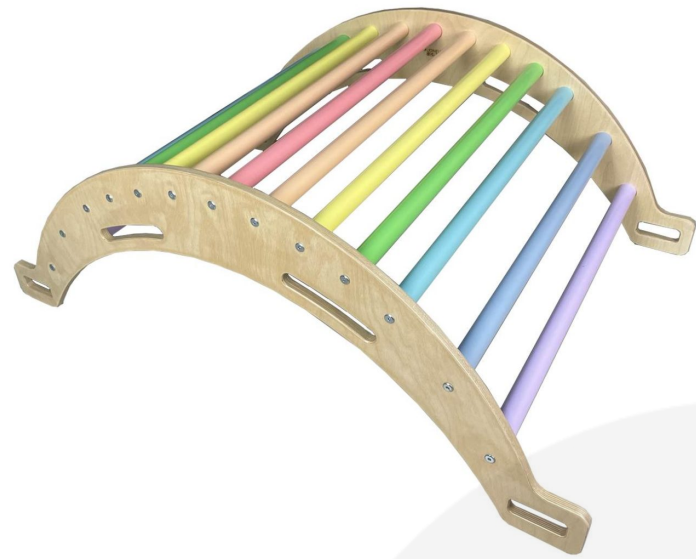

## JUNIOR ARCH PASTEL RAINBOW

**SKU:** LPKARC-J1-PR

**£225.00 Excl. VAT**

- **Independently tested & Conforms to UK and EU Toy Standards & Regulations EN71**
- Junior size for children of all ages particularly great for 4-10yrs
- Jolly pastel rainbow colours - ideal for nurseries & playrooms
- Pikler Inspired Climbing Rocker Arch - develops children's motor skills, balance & confidence
- Robust manufacture - for everyday use
- Modular design - build endless possibilities

## **JUNIOR PIKLER INSPIRED CLIMBING ROCKER ARCH PASTEL RAINBOW**

We manufacture our Junior Pikler Inspired Climbing Rocker Arch Pastel Rainbow from lacquered premium sustainable Birch Ply. It is part of the [Ligneus PLAY range](#) of products and so assuring you of its quality. Birch Plywood offers an incredibly durable, robust product whilst maintaining a beautifully natural look and feel. We paint the rungs in jolly pastel rainbow colours - ideal for nurseries and playrooms.

Unlike other Pikler Inspired products on the market this uses 35mm Pine dowels for the rungs. These larger diameters offer a more secure and comfy grip even for little hands and fingers.

As well as crucial development the junior Pikler Inspired rocker arch offers endless fun as they learn to explore their imagination.

Stand alone the Junior Pikler Inspired Arch can be easily turn into a den or tunnel. Combined with any of the other components in the [Pikler Inspired Range](#) or [Ligneus Play Range](#) this versatile product transforms into a world of wonder.