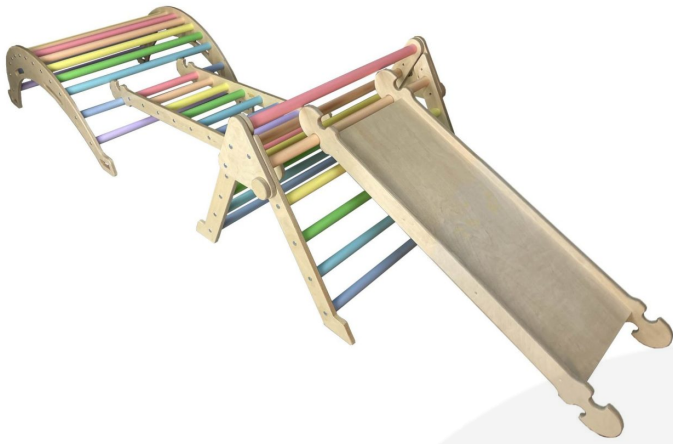

JUNIOR CLIMBING SET PASTEL RAINBOW

SKU: LPKSSET-J1-PR
£641.67 Excl. VAT

- **Independently tested & Conforms to UK and EU Toy Standards & Regulations EN71**
- Junior size for children of all ages particularly great for 4-10yrs
- Pastel Rainbow Spectrum, - ideal for children's rooms
- Junior Pikler Inspired Climbing Set - develops children's motor skills, balance & confidence
- Robust manufacture - for everyday use
- Modular design - build endless possibilities

GALLERY IMAGES

JUNIOR PIKLER INSPIRED CLIMBING SET PASTEL RAINBOW

We manufacture our Junior Pikler Inspired Climbing Set Pastel Rainbow from lacquered premium sustainable Birch Ply. It is part of the [Ligneus PLAY range](#) of products and so assuring you of its quality. Birch Plywood offers an incredibly durable, robust product whilst maintaining a beautifully natural look and feel. We paint the rungs in a very popular pastel rainbow spectrum which proves incredibly popular

Unlike other Pikler Inspired sets on the market this uses 35mm Pine dowels for the rungs. These larger diameters offer a more secure and comfy grip even for little hands and fingers. The Junior Pikler Inspired Triangle stands circa 610mm high.

Easily Folded Away

The triangle is designed to easily fold away. This is done by using the quick release handles each of the shorter legs to allow the legs to pivot closed.

Childhood development

The Pikler Inspired Triangle range is considered an essential tool in childhood development. A food safe lacquer offers a natural look and an easy clean finish. It has been designed to encourage the development of a child's agility and reaction skills. They will learn to stand, climb and vanquish fears at their own pace. It instinctively emboldens and develops strength and stability. Watch them evolve in front of your eyes as their confidence pushes them to new heights. Literally!