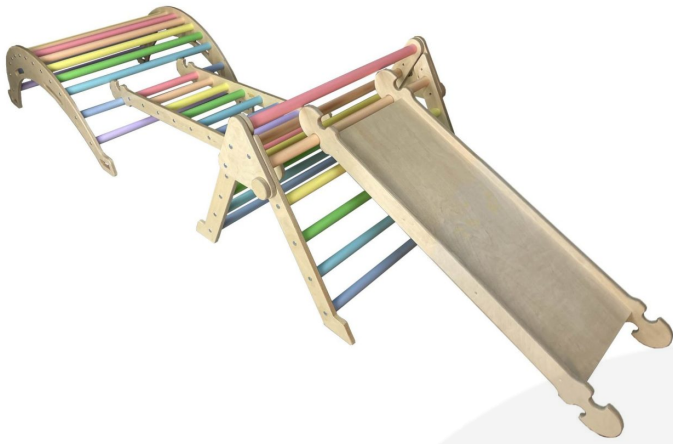

## JUNIOR CLIMBING SET PASTEL RAINBOW

**SKU:** LPKSSET-J1-PR  
**£641.67 Excl. VAT**

- **Independently tested & Conforms to UK and EU Toy Standards & Regulations EN71**
- Junior size for children of all ages particularly great for 4-10yrs
- Pastel Rainbow Spectrum, - ideal for children's rooms
- Junior Pikler Inspired Climbing Set - develops children's motor skills, balance & confidence
- Robust manufacture - for everyday use
- Modular design - build endless possibilities

## JUNIOR PIKLER INSPIRED CLIMBING SET PASTEL RAINBOW

We manufacture our Junior Pikler Inspired Climbing Set Pastel Rainbow from lacquered premium sustainable Birch Ply. It is part of the [Ligneus PLAY range](#) of products and so assuring you of its quality. Birch Plywood offers an incredibly durable, robust product whilst maintaining a beautifully natural look and feel. We paint the rungs in a very popular pastel rainbow spectrum which proves incredibly popular

Unlike other Pikler Inspired sets on the market this uses 35mm Pine dowels for the rungs. These larger diameters offer a more secure and comfy grip even for little hands and fingers. The Junior Pikler Inspired Triangle stands circa 610mm high.

### Easily Folded Away

The triangle is designed to easily fold away. This is done by using the quick release handles each of the shorter legs to allow the legs to pivot closed.