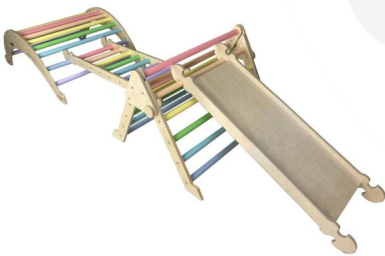

## JUNIOR LADDER PASTEL RAINBOW

**SKU:** LPKLAD-J1-PR

**£120.00 Excl. VAT**

- **Independently tested & Conforms to UK and EU Toy Standards & Regulations EN71**
- Junior size for children of all ages particularly great for 4-10yrs
- Jolly pastel rainbow - perfect for bedrooms and nurseries
- Climbing Junior Pikler Inspired Ladder - develops children's motor skills, balance & confidence
- Robust manufacture - for everyday use
- Modular design - build endless possibilities

## JUNIOR PIKLER INSPIRED LADDER PASTEL RAINBOW

We manufacture our Junior Pikler Inspired Ladder Pastel Rainbow from lacquered premium sustainable Birch Ply. It is part of the [Ligneus PLAY range](#) of products and so assuring you of its quality. Birch Plywood offers an incredibly durable, robust product whilst maintaining a beautifully natural look and feel. We paint the rungs in a very jolly pastel rainbow spectrum - ideal for children's bedrooms and nurseries.

Unlike other Pikler Inspired products on the market this uses 35mm Pine dowels for the rungs. These larger diameters offer a more secure and comfy grip even for little hands and fingers.

The Junior Pikler Inspired Ladder works particularly well with the [Junior Pikler Inspired Triangle](#) however it is compatible with the wider [Ligneus PLAY range](#). Watch them evolve in front of your eyes as their confidence pushes them to new heights. Literally!