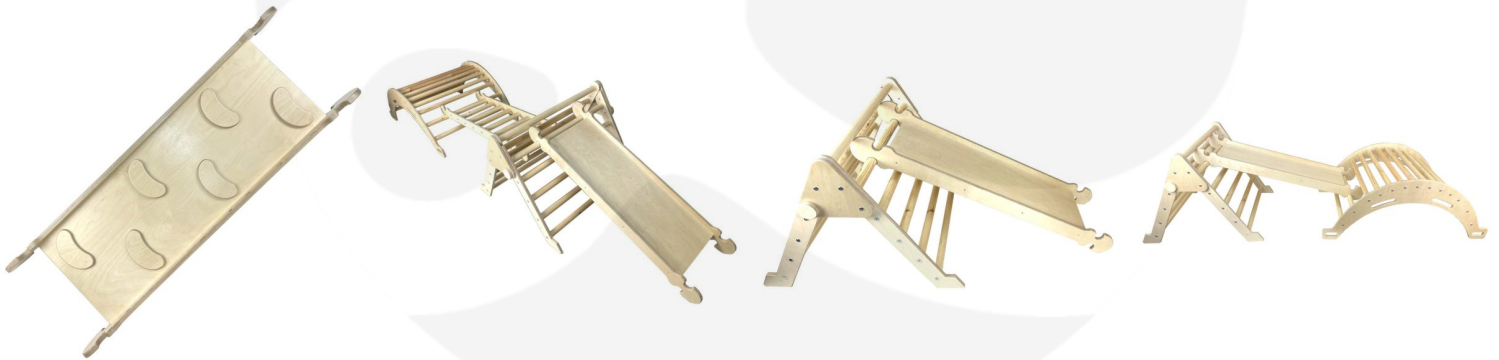

JUNIOR CLIMB N SLIDE

SKU: LPKCS-J1-NAT

£130.00 Excl. VAT

- **Independently tested & Conforms to UK and EU Toy Standards & Regulations EN71**
- Junior size for children of all ages particularly great for 4-10yrs
- Climb n Slide Pikler Inspired - develops children's motor skills, balance & confidence
- Robust manufacture - for everyday use
- Modular design - build endless possibilities

GALLERY IMAGES

JUNIOR PIKLER INSPIRED CLIMB N SLIDE

We manufacture our Junior Pikler Inspired Climb n Slide from lacquered premium sustainable Birch Ply. It is part of the [Ligneus PLAY range](#) of products and so assuring you of its quality. Birch Plywood offers an incredibly durable, robust product whilst maintaining a beautifully natural look and feel. A food safe lacquer offers a natural look and an easy clean finish.

The slide section measures 940mm long.

Independently Tested Junior Pikler Inspired Climb n Slide

Our Junior Pikler Inspired Climb & Slide is independently tested and conforms to:

- UK Toys (Safety) Regulations 2011. EN71-1:2014+A1:2018; EN71-2:2020; EN71-3:2019+A1:2021
- 2009/48/EC OF THE EUROPEAN PARLIAMENT AND OF THE COUNCIL on the safety of toys European Toy Standards & Regulations EN71 Parts 1,2 3 & 8

The Junior Climb n Slide is double sided with a smooth slide finish on one side and kidney bean shaped climbing holds on the other. Watch them evolve in front of your eyes as their confidence pushes them to new heights. Literally!