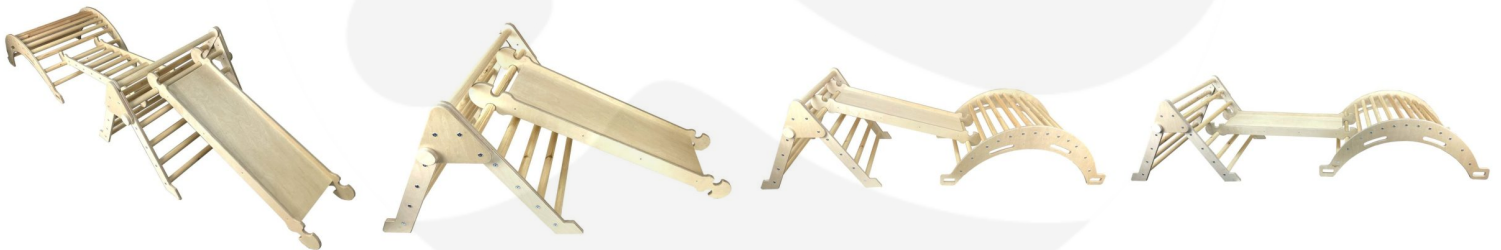

## JUNIOR TRIANGLE NATURAL

**SKU:** LPKTRI-J1-NAT

**£212.50 Excl. VAT**

- **Independently tested & Conforms to UK and EU Toy Standards & Regulations EN71**
- Toddler / Junior size for children of all ages particularly great for 4-10yrs
- Pikler Inspired Climbing Triangle - develops children's motor skills, balance & confidence
- Foldable design - easily stowed away
- Robust UK manufacture - for everyday use
- Modular design - build endless possibilities

## JUNIOR PIKLER INSPIRED CLIMBING TRIANGLE NATURAL

We manufacture our toddler Junior Climbing Triangle right here in the UK from lacquered premium sustainable Birch Ply. It forms part of the [Ligneus PLAY range](#) of products and so assuring you of its quality. Birch Plywood offers an incredibly durable, robust product whilst maintaining a beautifully natural look and feel.

Unlike other Pikler Inspired triangles on the market ours uses 35mm Pine dowels for the rungs. These larger diameters offer a more secure and comfy grip even for little hands and fingers. The Junior Pikler Climbing Triangle stands circa 610mm high.

### Easily Folded Away

The triangle is designed to easily fold away. This is done using the quick release handles on each of the shorter legs allowing the legs to pivot closed.