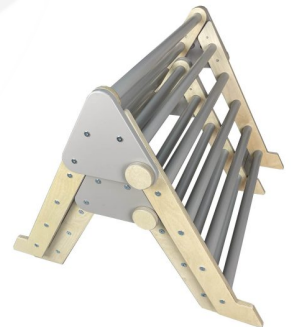

## JUNIOR TRIANGLE GRETTON GREY

**SKU:** LPKTRI-J1-GG

**£222.50 Excl. VAT**

- **Independently tested & Conforms to UK and EU Toy Standards & Regulations EN71**
- Junior size for children of all ages particularly great for 4-10yrs
- Two tone Gretton Grey - a stylish beautiful look
- Pikler Inspired Climbing Triangle - develops children's motor skills, balance & confidence
- Foldable design - easily stowed away
- Robust manufacture - for everyday use
- Modular design - build endless possibilities

## **JUNIOR PIKLER INSPIRED CLIMBING TRIANGLE GRETTON GREY**

We manufacture our Junior Climbing Triangle Gretton Grey from lacquered premium sustainable Birch Ply. It is part of the [Ligneus PLAY range](#) of products and so assures you of its quality. Birch Plywood offers an incredibly durable, robust product whilst maintaining a beautifully natural look and feel. We paint the rungs with our popular Cotswold Gretton Grey. This creates a beautiful two tone look.

Unlike other Pikler Inspired Triangles on the market this uses 35mm Pine dowels for the rungs. These larger diameters offer a more secure and comfy grip even for little hands and fingers. The Junior Pikler inspired Climbing Triangle stands circa 610mm high.

### **Easily Folded Away**

The triangle is designed to easily fold flat for stowing away. This is done using the quick release handles allowing the legs to pivot closed.