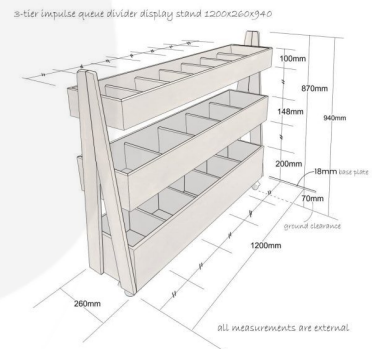

## KINGSCOTE BLUE 3-TIER QUEUE DIVIDER DISPLAY STAND 1200X260X940

**SKU:** QD1200260750KB

**£395.06 Excl. VAT**

- 7 top shelf compartments - plenty of display
- 5 mid & lower shelf bins - plenty of capacity
- Multi-function - can be used as a queue divide offering versatility

## **MOBILE KINGSCOTE BLUE PAINTED 3-TIER QUEUE DIVIDER DISPLAY STAND 1200X260X940**

The Mobile Kingscote Blue Painted 3-Tier Queue Divider Display Stand 1200x260x940 has plenty of room for holding merchandise. You can position it close to point of sale. This queue divider has 7 top shelf compartments offering plenty of display space. It also has a further 5 bins on the mid and lower shelves offering great capacity.

It is multi functional having a use as a queue divider as well and comes with a set of 4 casters of which 2 are lockable to maintain position. There are optional lockable lids for added security.

Alternative sizes and colours available on request.

### **ADDITIONAL INFORMATION**

<b>Weight</b>	20.5 kg
<b>Dimensions</b>	1200 × 260 × 940 mm
<b>Colour</b>	Kingscote Blue
<b>Mobility</b>	On Casters
<b>Assembly</b>	Pre-assembled
<b>Wood</b>	Pine, Plywood
<b>Compartments</b>	17 Compartments
<b>Number of Tiers</b>	3-Tiers
<b>What it holds</b>	Merchandise
<b>Options &amp; Features</b>	Lockable Lids
<b>Finish</b>	Painted