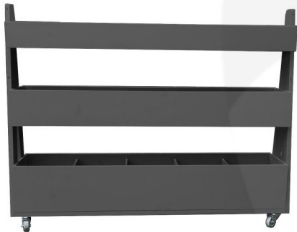

**KINGSCOTE BLUE 3-TIER QUEUE
 DIVIDER DISPLAY STAND
 1200X260X940**

SKU: QD1200260750KB

£395.06 Excl. VAT

- 7 top shelf compartments - plenty of display
- 5 mid & lower shelf bins - plenty of capacity
- Multi-function - can be used as a queue divide offering versatility

GALLERY IMAGES

MOBILE KINGSCOTE BLUE PAINTED 3-TIER QUEUE DIVIDER DISPLAY STAND 1200X260X940

The Mobile Kingscote Blue Painted 3-Tier Queue Divider Display Stand 1200x260x940 has plenty of room for holding merchandise. You can position it close to point of sale. This queue divider has 7 top shelf compartments offering plenty of display space. It also has a further 5 bins on the mid and lower shelves offering great capacity.

It is multi functional having a use as a queue divider as well and comes with a set of 4 casters of which 2 are lockable to maintain position. There are optional lockable lids for added security.

Alternative sizes and colours available on request.

ADDITIONAL INFORMATION

Weight	20.5 kg
Dimensions	1200 × 260 × 940 mm
Colour	Kingscote Blue
Mobility	On Casters
Assembly	Pre-assembled
Wood	Pine, Plywood
Compartments	17 Compartments
Number of Tiers	3-Tiers
What it holds	Merchandise
Options & Features	Lockable Lids
Finish	Painted