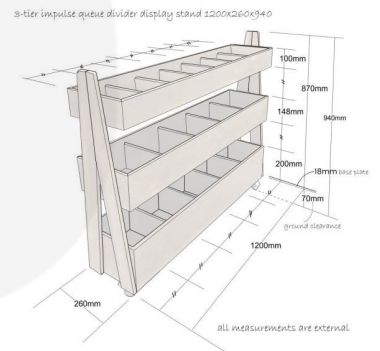

**KINGSCOTE BLUE 3-TIER QUEUE
 DIVIDER DISPLAY STAND
 1200X260X940**

SKU: QD1200260750KB

£395.06 Excl. VAT

- 7 top shelf compartments - plenty of display
- 5 mid & lower shelf bins - plenty of capacity
- Multi-function - can be used as a queue divide offering versatility

GALLERY IMAGES

MOBILE KINGSCOTE BLUE PAINTED 3-TIER QUEUE DIVIDER DISPLAY STAND 1200X260X940

The Mobile Kingscote Blue Painted 3-Tier Queue Divider Display Stand 1200x260x940 has plenty of room for holding merchandise. You can position it close to point of sale. This queue divider has 7 top shelf compartments offering plenty of display space. It also has a further 5 bins on the mid and lower shelves offering great capacity.

It is multi functional having a use as a queue divider as well and comes with a set of 4 casters of which 2 are lockable to maintain position. There are optional lockable lids for added security.

Alternative sizes and colours available on request.

ADDITIONAL INFORMATION

Weight	20.5 kg
Dimensions	1200 × 260 × 940 mm
Colour	Kingscote Blue
Mobility	On Casters
Assembly	Pre-assembled
Wood	Pine, Plywood
Compartments	17 Compartments
Number of Tiers	3-Tiers
What it holds	Merchandise
Options & Features	Lockable Lids
Finish	Painted