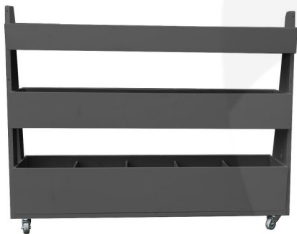

## KINGSCOTE BLUE 3-TIER QUEUE DIVIDER DISPLAY STAND 1200X260X940

**SKU:** QD1200260750KB

**£395.06 Excl. VAT**

- 7 top shelf compartments - plenty of display
- 5 mid & lower shelf bins - plenty of capacity
- Multi-function - can be used as a queue divide offering versatility

## **MOBILE KINGSCOTE BLUE PAINTED 3-TIER QUEUE DIVIDER DISPLAY STAND 1200X260X940**

The Mobile Kingscote Blue Painted 3-Tier Queue Divider Display Stand 1200x260x940 has plenty of room for holding merchandise. You can position it close to point of sale. This queue divider has 7 top shelf compartments offering plenty of display space. It also has a further 5 bins on the mid and lower shelves offering great capacity.

It is multi functional having a use as a queue divider as well and comes with a set of 4 casters of which 2 are lockable to maintain position. There are optional lockable lids for added security.

Alternative sizes and colours available on request.

### **ADDITIONAL INFORMATION**

<b>Weight</b>	20.5 kg
<b>Dimensions</b>	1200 × 260 × 940 mm
<b>Colour</b>	Kingscote Blue
<b>Mobility</b>	On Casters
<b>Assembly</b>	Pre-assembled
<b>Wood</b>	Pine, Plywood
<b>Compartments</b>	17 Compartments
<b>Number of Tiers</b>	3-Tiers
<b>What it holds</b>	Merchandise
<b>Options &amp; Features</b>	Lockable Lids
<b>Finish</b>	Painted