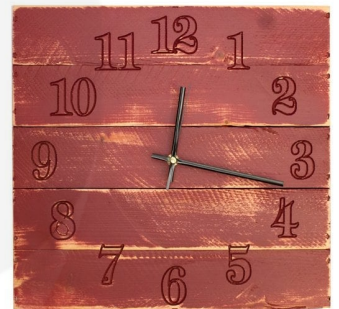

### KINGSCOTE BLUE BOX CLOCK

SKU: N/A

£32.16 Excl. VAT

- FSC timber - great ecological credentials

## KINGSCOTE BLUE BOX CLOCK

Our beautiful Kingscote Blue Painted Rustic Box Clock is elegance in its simplicity. In a range of colours this clock should blend in to your personal colour scheme.

### ADDITIONAL INFORMATION

<b>Colour</b>	Kingscote Blue
<b>Wood</b>	Redwood
<b>Finish</b>	Painted, Weathered