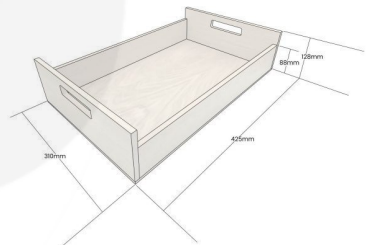

KINGSCOTE BLUE COLOUR BURST OAK TRAY WITH RAISED INTEGRATED HANDLES 425X310X128

SKU: B XOAKRH425310128NAT-KB

£87.45 Excl. VAT

- Highest quality finish - for high end presentation
- Solid oak - very robust for continuous use
- Colour Burst - eye catching two tone colours
- Lacquered finish - protecting the oak
- Integrated handles - for easy carry

GALLERY IMAGES

Oak Tray with Integrated Raised Handles | 425x310x128