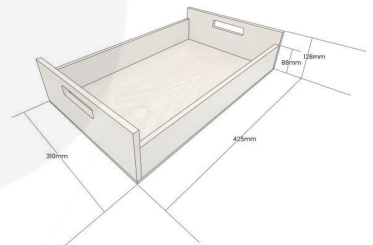

## KINGSCOTE BLUE COLOUR BURST OAK TRAY WITH RAISED INTEGRATED HANDLES 425X310X128

**SKU:** BXOAKRH425310128NAT-KB

**£87.45 Excl. VAT**

- Highest quality finish - for high end presentation
- Solid oak - very robust for continuous use
- Colour Burst - eye catching two tone colours
- Lacquered finish - protecting the oak
- Integrated handles - for easy carry

### GALLERY IMAGES

Oak Tray with Integrated Raised Handles | 425x310x128

All measurements are external unless otherwise stated

[Kingscote Blue Colour Burst Oak Tray with Raised Integrated handles 580x360x128](#)

The raised integrated handles allow for an easier carry and less interference with the trays contents.

We build these trays from 12mm sustainable oak so this is not only a beautiful but very robust product. It is beautifully finished in a food grade lacquer on the exterior with a wide range of colours on the inside.

### **ADDITIONAL INFORMATION**

<b>Weight</b>	1.89 kg
<b>Dimensions</b>	425 × 310 × 128 mm
<b>Wood</b>	Oak
<b>Finish</b>	Painted, Lacquered
<b>Range</b>	Colour Burst™
<b>Colour</b>	Kingscote Blue
<b>Options &amp; Features</b>	Two Tone
<b>Compartments</b>	1 Compartment