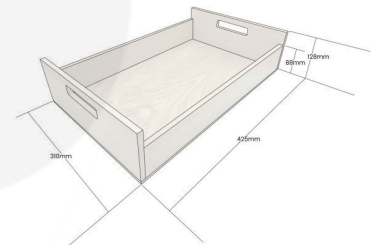

KINGSCOTE BLUE COLOUR BURST OAK TRAY WITH RAISED INTEGRATED HANDLES 425X310X128

SKU: B XOAKRH425310128NAT-KB

£87.45 Excl. VAT

- Highest quality finish - for high end presentation
- Solid oak - very robust for continuous use
- Colour Burst - eye catching two tone colours
- Lacquered finish - protecting the oak
- Integrated handles - for easy carry

GALLERY IMAGES

Oak Tray with Integrated Raised Handles | 425x310x128

All measurements are external unless otherwise stated

KINGSCOTE BLUE COLOUR BURST OAK TRAY WITH RAISED INTEGRATED HANDLES 425X310X128

The Kingscote Blue Colour Burst Oak Tray with Raised Integrated handles 425x310x128 is high quality stand alone sturdy oak tray. It is also one of a set of two, two tone Kingscote Blue trays. The other one is larger and this one sits within it:

[Kingscote Blue Colour Burst Oak Tray with Raised Integrated handles 580x360x128](#)

The raised integrated handles allow for an easier carry and less interference with the trays contents.

We build these trays from 12mm sustainable oak so this is not only a beautiful but very robust product. It is beautifully finished in a food grade lacquer on the exterior with a wide range of colours on the inside.

ADDITIONAL INFORMATION

Weight	1.89 kg
Dimensions	425 × 310 × 128 mm
Wood	Oak
Finish	Painted, Lacquered
Range	Colour Burst™
Colour	Kingscote Blue
Options & Features	Two Tone
Compartments	1 Compartment