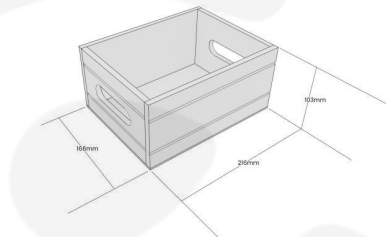

KINGSCOTE BLUE CONDIMENT BOX 216X166X103

SKU: BXREDH216166103KB

£13.07 Excl. VAT

- Multi functional - for condiments & other table accessories
- Range of colours - match your designs
- V-grooved sides & ends - tactile & stylish
- Integrated hand holds - for ease of carrying

GALLERY IMAGES

Condiment Box 216x166x103

All measurements are external unless otherwise stated

KINGSCOTE BLUE CONDIMENT BOX 216X166X103

This Painted Kingscote Blue Condiment Box 216x166x103 is a very attractive and functional condiment holder. It takes the form of a mini crate with two integrated hand holds on either end. The design includes two parallel V grooves down each side and end. It is available in a range of colours and is a very practical and stylish addition to any table.

The internal dimensions are 216x150x100.

If you prefer something a little more traditional you may like our [Rustic Condiment Box 216x166x103](#)

ADDITIONAL INFORMATION

Weight	0.39 kg
Dimensions	216 × 166 × 103 mm
Colour	Kingscote Blue
Wood	Redwood
What it holds	Condiments
Compartments	1 Compartment
Handle	Integrated
Finish	Painted