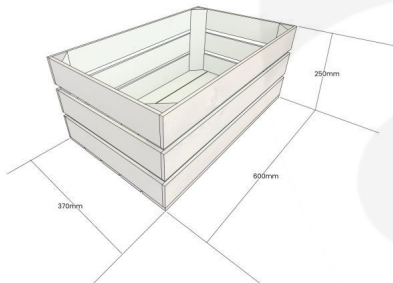

## KINGSCOTE BLUE CRATE 600X370X250

**SKU:** CRC600370250KB

**£46.08 Excl. VAT**

- Solid design – built to last
- Wide range of colours available - match your style
- Extra large – even greater capacity
- FSC Redwood – great ecological credentials
- Stackable option – for extra stability

### GALLERY IMAGES

Crate 600x370x250

Stacker Crate Detail

## KINGSCOTE BLUE CRATE 600X370X250

This colourful Kingscote Blue painted Crate 600x370x250 is available in a range of colours and 2 further sizes\*. You can add practicality and colourful style to your kitchen, office or bedroom. You can use them as smart storage solutions, book cases, shelves for clothes and even shop displays. With a brilliant colourful look they complement a colourful and jolly design.

The 2 other sizes are:

- [Small Kingscote Blue - 300mm x 370mm x 250mm](#)
- [Medium Kingscote Blue - 500mm x 370mm x 250mm](#)

\* bespoke sizing is available - [contact us](#) for more information