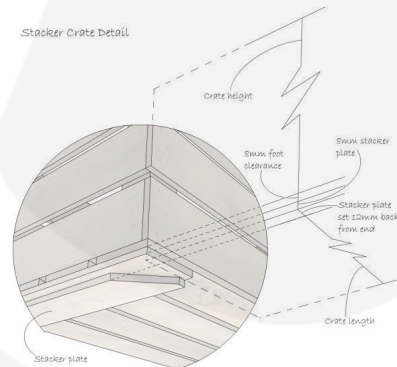

## KINGSCOTE BLUE CRATE 600X370X250

**SKU:** CRC600370250KB

**£46.08 Excl. VAT**

- Solid design – built to last
- Wide range of colours available - match your style
- Extra large – even greater capacity
- FSC Redwood – great ecological credentials
- Stackable option – for extra stability

### GALLERY IMAGES

Crate 600x370x250

Stacker Crate Detail

## KINGSCOTE BLUE CRATE 600X370X250

This colourful Kingscote Blue painted Crate 600x370x250 is available in a range of colours and 2 further sizes\*. You can add practicality and colourful style to your kitchen, office or bedroom. You can use them as smart storage solutions, book cases, shelves for clothes and even shop displays. With a brilliant colourful look they complement a colourful and jolly design.

## Painted Stacker Crates 600x370x250

Our standard 600x370x250 Kingscote Blue Painted Crates, like all our crates, are stackable. We do, however, offer an **interlocking** option for a more supported stack. If you are regularly stacking your crates 3+ high then we would certainly recommend this option.