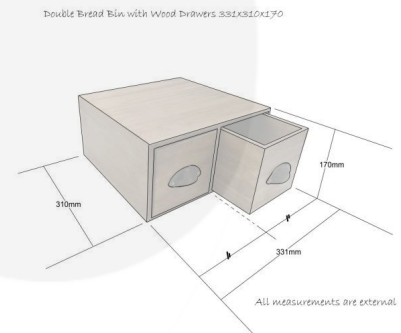

## KINGSCOTE BLUE DOUBLE BREAD BIN WITH WOOD DRAWERS & TICKET HANDLES 335X310X170

**SKU:** BBPLY335310170KB-BST  
**£141.38 Excl. VAT**

- Double bread bin - great capacity
- Ticket handles - clearly label your contents
- Solid design - for everyday use
- Choice of glorious Cotswold colours - match your style

## **KINGSCOTE BLUE DOUBLE BREAD BIN WITH WOOD DRAWERS & TICKET HANDLES 335X310X170**

The Kingscote Blue Painted Double Bread Bin with Wood Drawers & Ticket Handles is part of our Mix & Match Bread Bin range. They are a great way to lighten up your display or kitchen. Don't be fooled by the name these Bread Bins are multipurpose. Why not use them in the office or bedroom to declutter and brighten up the space.

### **ADDITIONAL INFORMATION**

<b>Weight</b>	4.7 kg
<b>Dimensions</b>	335 × 310 × 170 mm
<b>Wood</b>	Plywood
<b>Colour</b>	Kingscote Blue
<b>Additional Material</b>	Metal
<b>Finish</b>	Painted