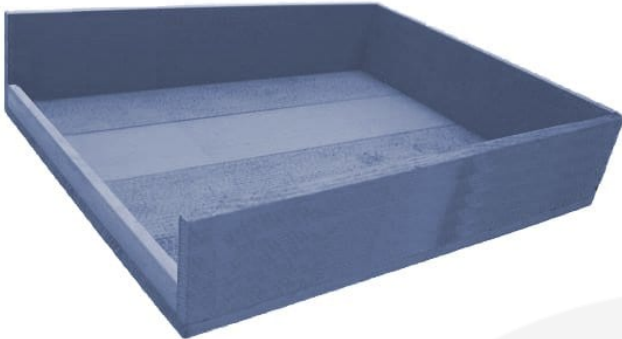

## **KINGSCOTE BLUE DROP SIDE TRAY 375X290X80**

**SKU:** BXREDDS37529080KB

**£21.44 Excl. VAT**

- FSC timber - great ecological credentials
- Stacker option - extra stability when stacking
- Drop side lip - stops contents falling out

## **KINGSCOTE BLUE PAINTED DROP SIDE TRAY 375X290X80**

Bring some style and colour into your office, home or display counter with this organising/ display system. With a selection beautiful colours this wooden Kingscote Blue Painted Drop Side Tray 375x290x80 helps personalise your workspace. They are ideal as a merchandise display, letter tray or general desk tidy. They perform perfectly well sitting flat on your desk top or counter top.

The lip along the drop side is 20mm high. These drop long side trays are made from sustainable timber so you can be sure of their ecological credentials.

### **ADDITIONAL INFORMATION**

<b>Weight</b>	0.75 kg
<b>Dimensions</b>	375 x 290 x 80 mm
<b>Colour</b>	Kingscote Blue
<b>Wood</b>	Redwood
<b>Finish</b>	Painted
<b>What it holds</b>	Merchandise, Newspapers, Paperwork
<b>Assembly</b>	Pre-assembled
<b>Compartments</b>	1 Compartment