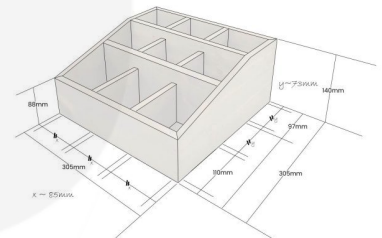

KINGSCOTE BLUE PINE 3-TIER 9 COMPARTMENT CUTLERY & CONDIMENT HOLDER 305X305X140

SKU: CU9-305305140KB

£67.90 Excl. VAT

- 3 tier 9 compartments - plenty of space
- Wide range of colours - match your style
- Robust design - suitable for everyday use

GALLERY IMAGES

Pine 3-Tier 9 Compartment Holder | 305x305x140

All measurements are external unless otherwise stated

KINGSCOTE BLUE PINE 3-TIER 9 COMPARTMENT CUTLERY & CONDIMENT HOLDER 305X305X140

This Kingscote Blue Painted Pine 3-Tier 9 Compartment Cutlery & Condiment Holder 305x305x140 has tons of space for your sauces, cutlery and other condiments. It is robustly made from 12mm pine.

It is available in a great range of colours..

ADDITIONAL INFORMATION

Dimensions	305 × 305 × 140 mm
Wood	Pine
Compartments	9 Compartments
Colour	Kingscote Blue
Finish	Painted