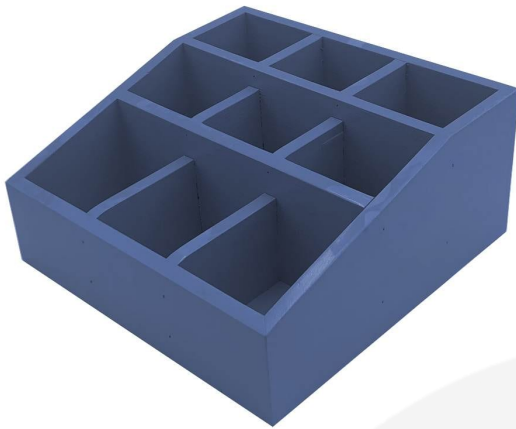

KINGSCOTE BLUE PINE 3-TIER 9 COMPARTMENT CUTLERY & CONDIMENT HOLDER 305X305X140

SKU: CU9-305305140KB

£67.90 Excl. VAT

- 3 tier 9 compartments - plenty of space
- Wide range of colours - match your style
- Robust design - suitable for everyday use

GALLERY IMAGES

Pine 3-Tier 9 Compartment Holder | 305x305x140

All measurements are external unless otherwise stated

KINGSCOTE BLUE PINE 3-TIER 9 COMPARTMENT CUTLERY & CONDIMENT HOLDER 305X305X140

This Kingscote Blue Painted Pine 3-Tier 9 Compartment Cutlery & Condiment Holder 305x305x140 has tons of space for your sauces, cutlery and other condiments. It is robustly made from 12mm pine.

It is available in a great range of colours..

ADDITIONAL INFORMATION

Dimensions	305 × 305 × 140 mm
Wood	Pine
Compartments	9 Compartments
Colour	Kingscote Blue
Finish	Painted