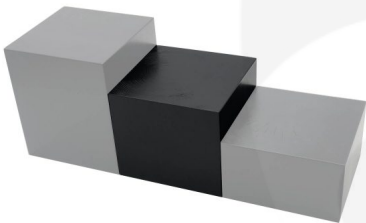

**KINGSCOTE BLUE PINE BLOCK RISER
140X140X120**

SKU: RBPIN140140120KB

£29.81 Excl. VAT

- Chunky design - very robust
- Range of colours - match your designs
- Part of a set of 3 - customise your display

GALLERY IMAGES

KINGSCOTE BLUE PINE BLOCK RISER 140X140X120

This Kingscote Blue Pine Block Riser 140x140x120 is the middle in a [set of 3 Kingscote Blue pine block risers](#). Made in pine and available in a selection of colours these risers are great for displaying merchandise. The other sizes in the set are:

- [Kingscote Blue Pine Block Riser 140x140x80](#)
- Kingscote Blue Pine Block Riser 140x140x120 (this one)
- [Kingscote Blue Pine Block Riser 140x140x160](#)

ADDITIONAL INFORMATION

Weight	1.23 kg
Dimensions	140 × 140 × 120 mm
Colour	Kingscote Blue
Wood	Pine
Finish	Painted