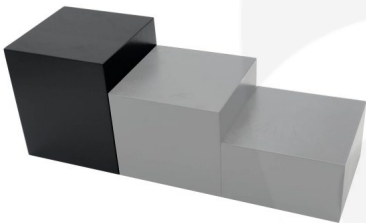

**KINGSCOTE BLUE PINE BLOCK RISER  
140X140X160**

**SKU:** RBPIN140140160KB

**£33.03 Excl. VAT**

- Chunky design - very robust
- Range of colours - match your designs
- Part of a set of 3 - customise your display

## KINGSCOTE BLUE PINE BLOCK RISER 140X140X160

This Kingscote Blue Painted Pine Block Riser 140x140x160 is the largest in a [set of 3 Kingscote Blue pine block risers](#). Made in pine and available in a selection of colours these risers are great for displaying merchandise. The other sizes in the set are:

- [Kingscote Blue Pine Block Riser 140x140x80](#)
- [Kingscote Blue Pine Block Riser 140x140x120](#)
- Kingscote Blue Pine Block Riser 140x140x160 (This one)

### ADDITIONAL INFORMATION

|                   |                    |
|-------------------|--------------------|
| <b>Weight</b>     | 1.67 kg            |
| <b>Dimensions</b> | 140 × 140 × 160 mm |
| <b>Colour</b>     | Kingscote Blue     |
| <b>Wood</b>       | Pine               |
| <b>Finish</b>     | Painted            |